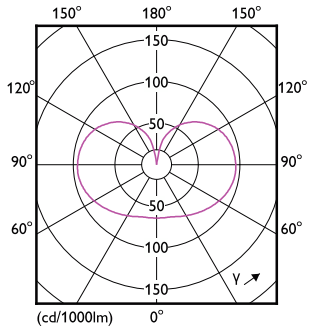

Fotometriske data

Spectral Power Distribution Colour - MAS LEDBulb DT5.9-60W E27 927 A60 FR G

General uniform lighting - MAS LEDBulb DT5.9-60W E27 927 A60 FR G

MASTER LED-lyspærer av glass

Fotometriske data

Light Distribution Diagram - MAS LEDBulb DT5.9-60W E27 927 A60 FR G

Levetid

Life Expectancy Diagram - MAS LEDBulb DT5.9-60W E27 927 A60 FR G

Lumen Maintenance Diagram - MAS LEDBulb DT5.9-60W E27 927 A60 FR G