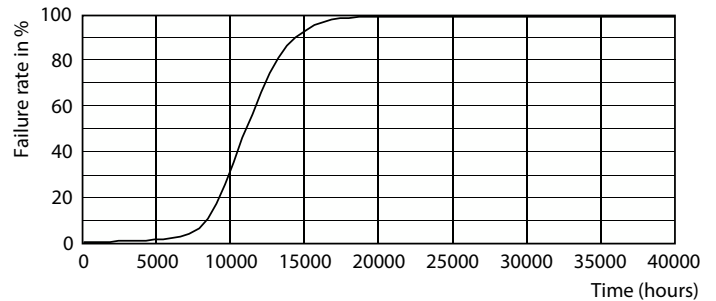

Life Expectancy Diagram - 13.5A19/LED/930/FR/P/ND 4/1FB