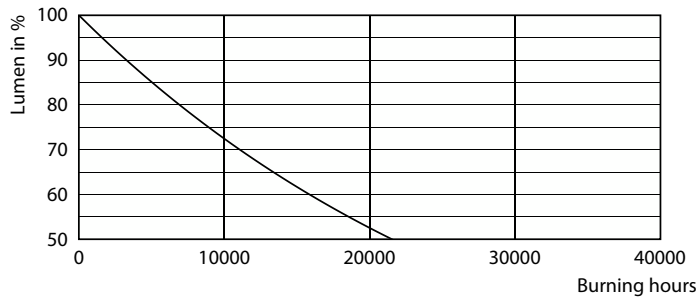

Contractor-grade Plastic (Non-Dimmable) A-Shape Lamps

Photometric data

General uniform lighting - 13.5A19/LED/930/FR/P/ND 4/1FB

Lifetime

Lumen Maintenance Diagram - 13.5A19/LED/930/FR/P/ND 4/1FB