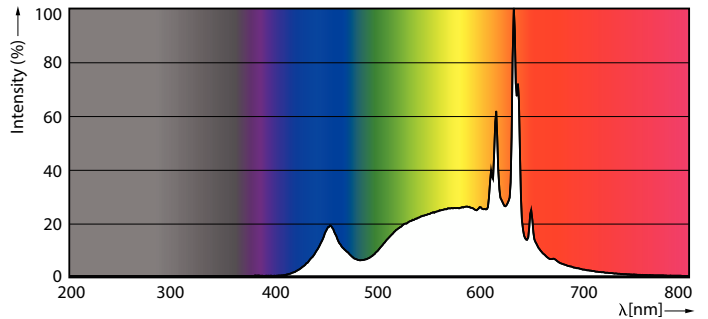

Contractor-grade Plastic (Non-Dimmable) A-Shape Lamps

13.5A19/LED/930/FR/P/ND 4/1FB

Most affordable A19 lamp ideal for residential, back of house closets.

Product data

General Information	
Cap-Base	E26 [Single Contact Medium Screw]
Nominal lifetime	11,000 hour(s)
Switching Cycle	50,000
Lighting Technology	LED
EU RoHS compliant	Yes
Light Technical	
Color Code	930 [CCT of 3000K]
Beam Angle (Nom)	150 degree(s)
Luminous Flux	1,500 lm
Color Designation	White (WH)
Correlated Color Temperature (Nom)	3000 K
Luminous Efficacy (rated) (Nom)	111.00 lm/W
Color Consistency	<6
Color rendering index (CRI)	90
LLMF At End Of Nominal Lifetime (Nom)	70 %

Dimensional drawing

Product	D	C
13.5A19/LED/930/FR/P/ND 4/1FB	2-3/8 inch	4-5/8 inch

Photometric data

Light Distribution Diagram - 13.5A19/LED/930/FR/P/ND 4/1FB

Spectral Power Distribution Colour - 13.5A19/LED/930/FR/P/ND 4/1FB