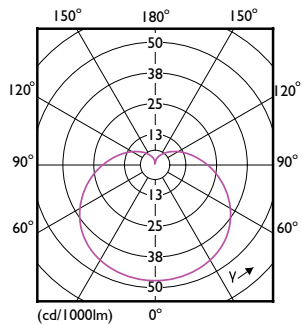

Contractor-grade Plastic (Non-Dimmable) A-Shape Lamps

13.5A19/LED/930/FR/P/ND 4/1FB

Most affordable A19 lamp ideal for residential, back of house closets.

Product data

General Information	
Cap-Base	E26 [Single Contact Medium Screw]
Nominal lifetime	11,000 hour(s)
Switching Cycle	50,000
Lighting Technology	LED
EU RoHS compliant	Yes
Light Technical	
Color Code	930 [CCT of 3000K]
Beam Angle (Nom)	150 degree(s)
Luminous Flux	1,500 lm
Color Designation	White (WH)
Correlated Color Temperature (Nom)	3000 K
Luminous Efficacy (rated) (Nom)	111.00 lm/W
Color Consistency	<6
Color rendering index (CRI)	90
LLMF At End Of Nominal Lifetime (Nom)	70 %

Dimensional drawing

Product	D	C
13.5A19/LED/930/FR/P/ND 4/1FB	2-3/8 inch	4-5/8 inch

Photometric data

Light Distribution Diagram - 13.5A19/LED/930/FR/P/ND 4/1FB

Spectral Power Distribution Colour - 13.5A19/LED/930/FR/P/ND 4/1FB