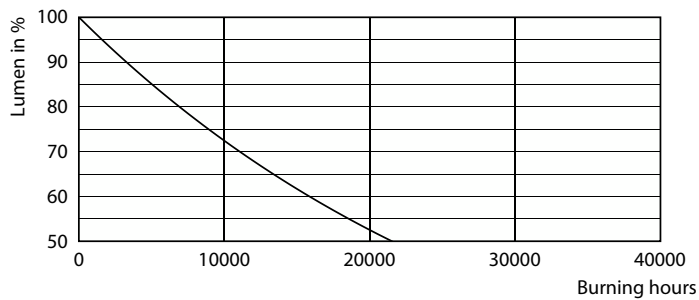

Lifetime

Lumen Maintenance Diagram - 13.5A19/LED/927/FR/P/ND 4/1FB