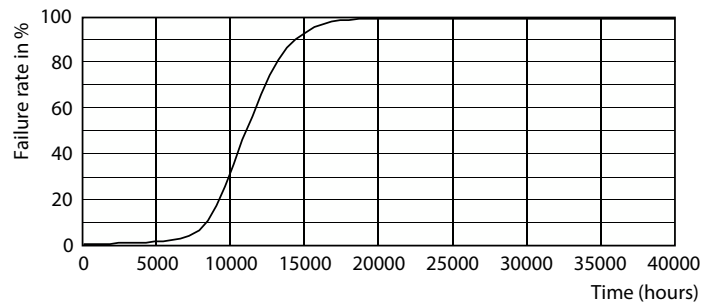

Contractor-grade Plastic (Non-Dimmable) A-Shape Lamps

Photometric data

Light Distribution Diagram - 13.5A19/LED/927/FR/P/ND 4/1FB

Lifetime

Lumen Maintenance Diagram - 13.5A19/LED/927/FR/P/ND 4/1FB

Life Expectancy Diagram - 13.5A19/LED/927/FR/P/ND 4/1FB