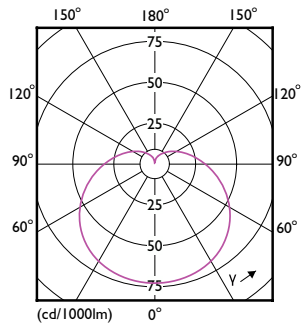

Light Technical	
Color Code	927 [CCT of 2700K]
Beam Angle (Nom)	150 degree(s)
Luminous Flux	1,500 lm
Color Designation	Warm White (WW)
Correlated Color Temperature (Nom)	2700 K
Luminous Efficacy (rated) (Nom)	111.00 lm/W
Color Consistency	<6
Color rendering index (CRI)	90
LLMF At End Of Nominal Lifetime (Nom)	70 %

Dimensional drawing

Product	D	C
13.5A19/LED/927/FR/P/ND 4/1FB	60 mm	117 mm

Photometric data

General uniform lighting - 13.5A19/LED/927/FR/P/ND 4/1FB

Spectral Power Distribution Colour - 13.5A19/LED/927/FR/P/ND 4/1FB

Contractor-grade Plastic (Non-Dimmable) A-Shape Lamps

Photometric data

Light Distribution Diagram - 13.5A19/LED/927/FR/P/ND 4/1FB

Lifetime

Lumen Maintenance Diagram - 13.5A19/LED/927/FR/P/ND 4/1FB

Life Expectancy Diagram - 13.5A19/LED/927/FR/P/ND 4/1FB