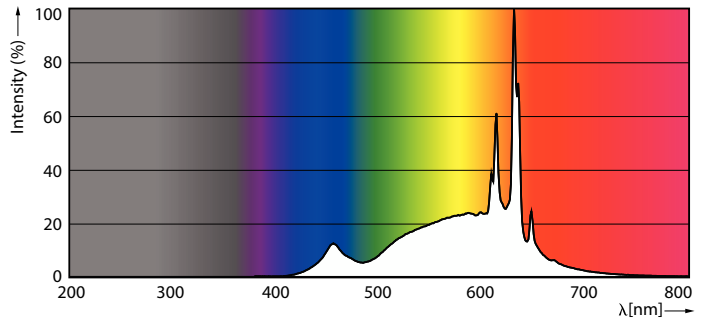

Light Technical	
Color Code	927 [CCT of 2700K]
Beam Angle (Nom)	150 degree(s)
Luminous Flux	1,500 lm
Color Designation	Warm White (WW)
Correlated Color Temperature (Nom)	2700 K
Luminous Efficacy (rated) (Nom)	111.00 lm/W
Color Consistency	<6
Color rendering index (CRI)	90
LLMF At End Of Nominal Lifetime (Nom)	70 %

Approval and Application

Energy Certifications	No
T20 compliant	No

Application Conditions

can it be used in closed luminaires	Yes
-------------------------------------	-----

Product Data

Order product name	13.5A19/LED/927/FR/P/ND 4/1FB
Full product name	13.5A19/LED/927/FR/P/ND 4/1FB
Order code	929003005404
Material Nr. (12NC)	929003005404
Numerator - Quantity Per Pack	1
EAN/UPC - Product/Case	046677565176
Numerator - Packs per outer box	4
EAN/UPC - Case	50046677565171

Dimensional drawing

Product	D	C
13.5A19/LED/927/FR/P/ND 4/1FB	60 mm	117 mm

Photometric data

General uniform lighting - 13.5A19/LED/927/FR/P/ND 4/1FB

Spectral Power Distribution Colour - 13.5A19/LED/927/FR/P/ND 4/1FB