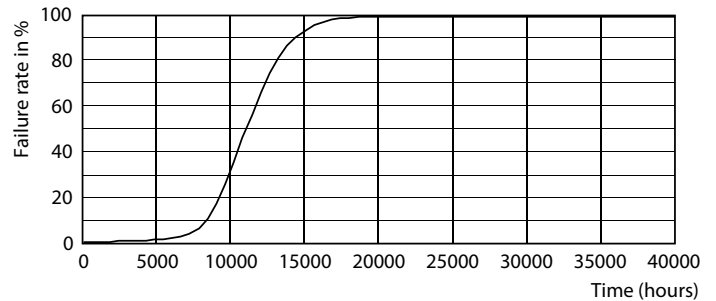

Life Expectancy Diagram - 10A19/LED/950/FR/P/ND 4/1FB