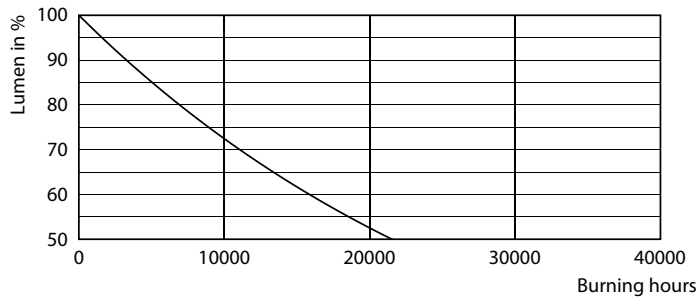

Contractor-grade Plastic (Non-Dimmable) A-Shape Lamps

Photometric data

General uniform lighting - 10A19/LED/950/FR/P/ND 4/1FB

Lifetime

Lumen Maintenance Diagram - 10A19/LED/950/FR/P/ND 4/1FB