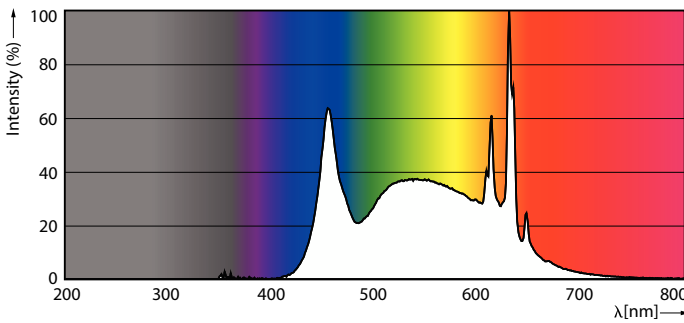

Contractor-grade Plastic (Non-Dimmable) A-Shape Lamps

10A19/LED/950/FR/P/ND 4/1FB

Most affordable A19 lamp ideal for residential, back of house closets.

Product data

General Information	
Cap-Base	E26 [Single Contact Medium Screw]
Nominal lifetime	11,000 hour(s)
Switching Cycle	50,000
Lighting Technology	LED
EU RoHS compliant	Yes
Light Technical	
Color Code	950 [CCT of 5000K]
Beam Angle (Nom)	150 degree(s)
Luminous Flux	1,000 lm
Color Designation	Daylight
Correlated Color Temperature (Nom)	5000 K
Luminous Efficacy (rated) (Nom)	100.00 lm/W
Color Consistency	<6
Color rendering index (CRI)	90
LLMF At End Of Nominal Lifetime (Nom)	70 %

Application Conditions

can it be used in closed luminaires	Yes
-------------------------------------	-----

Product Data

Order product name	10A19/LED/950/FR/P/ND 4/1FB
Full product name	10A19/LED/950/FR/P/ND 4/1FB
Order code	565168
Material Nr. (12NC)	929003005304
Numerator - Quantity Per Pack	1
EAN/UPC - Product/Case	046677565169
Numerator - Packs per outer box	4
EAN/UPC - Case	50046677565164

Dimensional drawing

Product	D	C
10A19/LED/950/FR/P/ND 4/1FB	2-3/8 inch	4-3/16 inch

Photometric data

Spectral Power Distribution Colour - 10A19/LED/950/FR/P/ND 4/1FB

Light Distribution Diagram - 10A19/LED/950/FR/P/ND 4/1FB