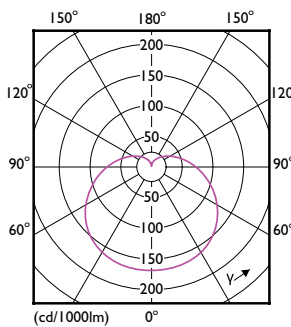

Contractor-grade Plastic (Non-Dimmable) A-Shape Lamps

10A19/LED/950/FR/P/ND 4/1FB

Most affordable A19 lamp ideal for residential, back of house closets.

Product data

General Information	
Cap-Base	E26 [Single Contact Medium Screw]
Nominal lifetime	11,000 hour(s)
Switching Cycle	50,000
Lighting Technology	LED
EU RoHS compliant	Yes
Light Technical	
Color Code	950 [CCT of 5000K]
Beam Angle (Nom)	150 degree(s)
Luminous Flux	1,000 lm
Color Designation	Daylight
Correlated Color Temperature (Nom)	5000 K
Luminous Efficacy (rated) (Nom)	100.00 lm/W
Color Consistency	<6
Color rendering index (CRI)	90
LLMF At End Of Nominal Lifetime (Nom)	70 %

Application Conditions

can it be used in closed luminaires	Yes
-------------------------------------	-----

Product Data

Order product name	10A19/LED/950/FR/P/ND 4/1FB
Full product name	10A19/LED/950/FR/P/ND 4/1FB
Order code	565168
Material Nr. (12NC)	929003005304
Numerator - Quantity Per Pack	1
EAN/UPC - Product/Case	046677565169
Numerator - Packs per outer box	4
EAN/UPC - Case	50046677565164

Dimensional drawing

Product	D	C
10A19/LED/950/FR/P/ND 4/1FB	2-3/8 inch	4-3/16 inch

Photometric data

Spectral Power Distribution Colour - 10A19/LED/950/FR/P/ND 4/1FB

Light Distribution Diagram - 10A19/LED/950/FR/P/ND 4/1FB