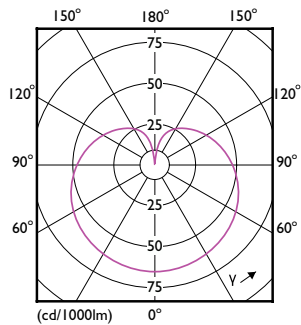

Photometric data

Light Distribution Diagram - 10A19/LED/930/FR/P/ND 4/1FB

General uniform lighting - 10A19/LED/930/FR/P/ND 4/1FB