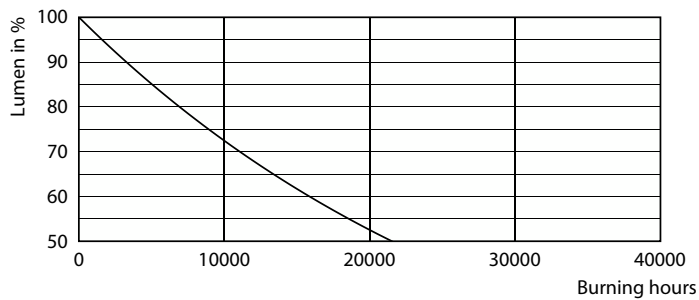

Lifetime

Lumen Maintenance Diagram - 10A19/LED/930/FR/P/ND 4/1FB