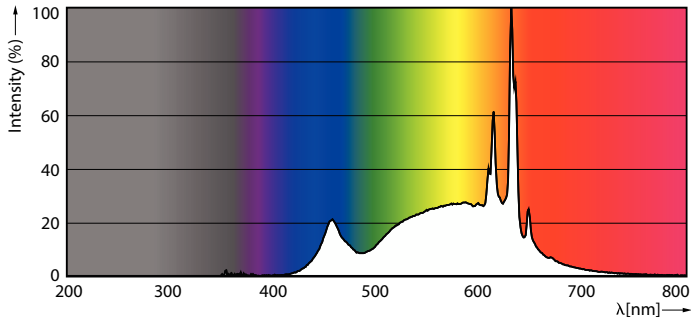

## Product data

General Information	
Cap-Base	E26 [Single Contact Medium Screw]
Nominal lifetime	11,000 hour(s)
Switching Cycle	50,000
Lighting Technology	LED
EU RoHS compliant	Yes
Light Technical	
Color Code	930 [CCT of 3000K]
Beam Angle (Nom)	150 degree(s)
Luminous Flux	1,000 lm
Color Designation	White (WH)
Correlated Color Temperature (Nom)	3000 K
Luminous Efficacy (rated) (Nom)	100.00 lm/W
Color Consistency	<6
Color rendering index (CRI)	90
LLMF At End Of Nominal Lifetime (Nom)	70 %

## Photometric data

Light Distribution Diagram - 10A19/LED/930/FR/P/ND 4/1FB

General uniform lighting - 10A19/LED/930/FR/P/ND 4/1FB

## Photometric data

Spectral Power Distribution Colour - 10A19/LED/930/FR/P/ND 4/1FB