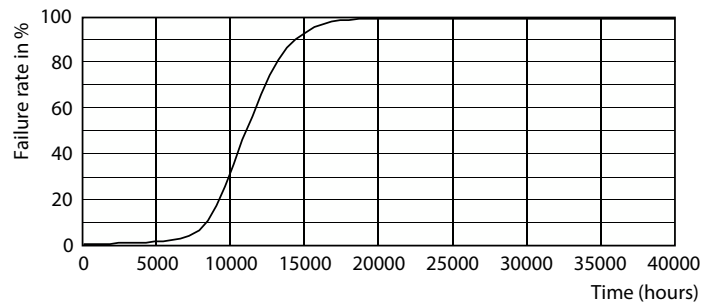

Life Expectancy Diagram - 10A19/LED/930/FR/P/ND 4/1FB