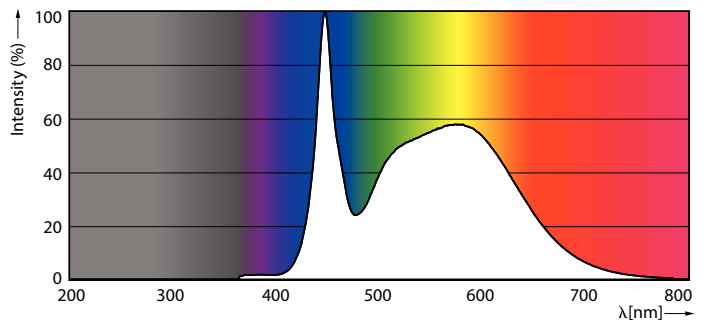

Photometric data

Spectral Power Distribution Colour - 40WP/LED/850/LS EX39 G3 BB 3/1

General uniform lighting - 40WP/LED/850/LS EX39 G3 BB 3/1