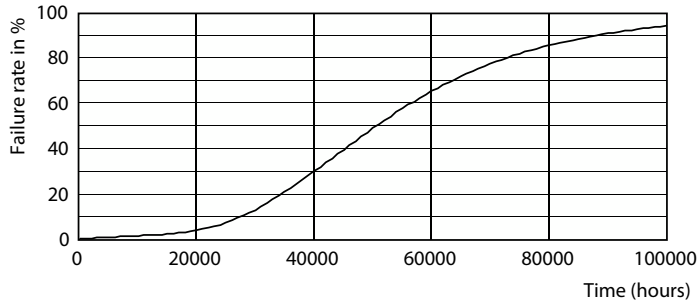

LED Wallpack Retrofits

Lifetime

Life Expectancy Diagram - 40WP/LED/850/LS EX39 G3 BB 3/1

Lumen Maintenance Diagram - 40WP/LED/850/LS EX39 G3 BB 3/1