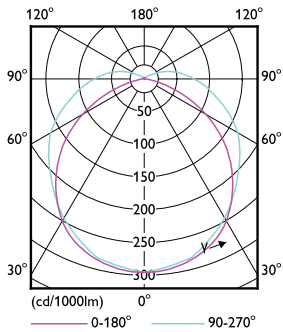

Photometric data

Light Distribution Diagram - 40WP/LED/850/LS EX39 G3 BB 3/1

General uniform lighting - 40WP/LED/850/LS EX39 G3 BB 3/1