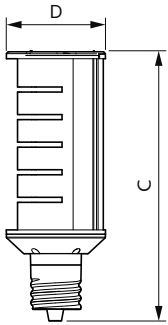

Material Nr. (12NC) 929003000204

Numerator - Quantity Per Pack 1

EAN/UPC - Product/Case 046677564278

Numerator - Packs per outer box 3

EAN/UPC - Case 50046677564273

Dimensional drawing

Product	D	C
40WP/LED/850/LS EX39 G3 BB 3/1	92 mm	215 mm

Photometric data

Light Distribution Diagram - 40WP/LED/850/LS EX39 G3 BB 3/1

Spectral Power Distribution Colour - 40WP/LED/850/LS EX39 G3 BB 3/1

General uniform lighting - 40WP/LED/850/LS EX39 G3 BB 3/1

LED Wallpack Retrofits