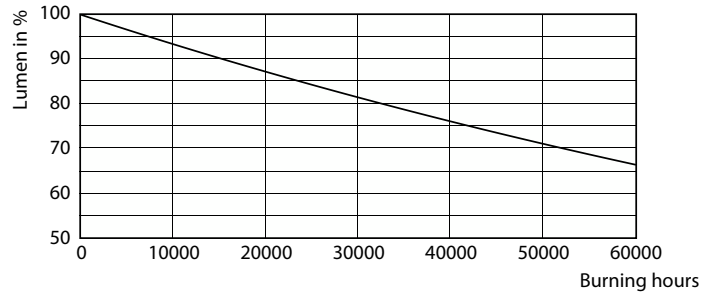

LED Wallpack Retrofits

Lifetime

Life Expectancy Diagram - 40WP/LED/850/LS EX39 G3 BB 3/1

Lumen Maintenance Diagram - 40WP/LED/850/LS EX39 G3 BB 3/1