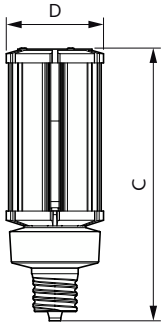

Product data

General Information	
Cap-Base	EX39 [Exclusionary Mogul Screw]
Nominal lifetime	50,000 hour(s)
Switching Cycle	50,000
Lighting Technology	LED
EU RoHS compliant	Yes
Light Technical	
Color Code	840 [CCT of 4000K]
Luminous Flux	7,800 lm
Color Designation	Cool White (CW)
Correlated Color Temperature (Nom)	4000 K
Luminous Efficacy (rated) (Nom)	144.00 lm/W
Color Consistency	ANSI 4000K quadrangle
Color rendering index (CRI)	80
LLMF At End Of Nominal Lifetime (Nom)	70 %
Operating and Electrical	
Line Frequency	50 to 60 Hz
Input Frequency	50 to 60 Hz
Power Consumption	54 W
Lamp Current (Nom)	600 mA
Starting Time (Nom)	1 s

Warm-up time to 60% light	1 s
Power Factor (Fraction)	0.9
Voltage (Nom)	100-277 V
UL Type	HIB_UL Type B (UL Listed+Classified)
Temperature	
Ambient temperature range	-20 °C to 45 °C
T-Case Maximum (Nom)	65 °C
Controls and Dimming	
Dimmable	Preset Dimming
Mechanical and Housing	
Bulb Finish	Clear
Bulb Material	Plastic
Bulb Shape	Corncob
Application Conditions	
can it be used in closed luminaires	Yes
Product Data	
Order product name	54CC/LED/840/LS EX39 G3 BB 3/1
Full product name	54CC/LED/840/LS EX39 G3 BB 3/1

Dimensional drawing

Product	D	C
54CC/LED/840/LS EX39 G3 BB 3/1	85 mm	245 mm

Photometric data

Light Distribution Diagram - 54CC/LED/840/LS EX39 G3 BB 3/1

Spectral Power Distribution Colour - 54CC/LED/840/LS EX39 G3 BB 3/1