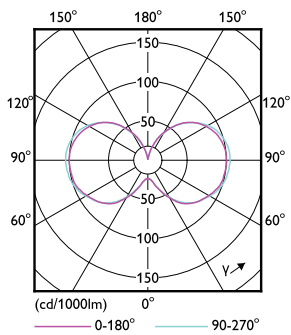

Product data

General Information	
Cap-Base	EX39 [Exclusionary Mogul Screw]
Nominal lifetime	50,000 hour(s)
Switching Cycle	50,000
Lighting Technology	LED
EU RoHS compliant	Yes
Light Technical	
Color Code	840 [CCT of 4000K]
Luminous Flux	7,800 lm
Color Designation	Cool White (CW)
Correlated Color Temperature (Nom)	4000 K
Luminous Efficacy (rated) (Nom)	144.00 lm/W
Color Consistency	ANSI 4000K quadrangle
Color rendering index (CRI)	80
LLMF At End Of Nominal Lifetime (Nom)	70 %
Operating and Electrical	
Line Frequency	50 to 60 Hz
Input Frequency	50 to 60 Hz
Power Consumption	54 W
Lamp Current (Nom)	600 mA
Starting Time (Nom)	1 s

Warm-up time to 60% light	1 s
Power Factor (Fraction)	0.9
Voltage (Nom)	100-277 V
UL Type	HIB_UL Type B (UL Listed+Classified)
Temperature	
Ambient temperature range	-20 °C to 45 °C
T-Case Maximum (Nom)	65 °C
Controls and Dimming	
Dimmable	Preset Dimming
Mechanical and Housing	
Bulb Finish	Clear
Bulb Material	Plastic
Bulb Shape	Corncob
Application Conditions	
can it be used in closed luminaires	Yes
Product Data	
Order product name	54CC/LED/840/LS EX39 G3 BB 3/1
Full product name	54CC/LED/840/LS EX39 G3 BB 3/1

LED Corn Cobs

Order code	929002999604
Material Nr. (12NC)	929002999604
Numerator - Quantity Per Pack	1
EAN/UPC - Product/Case	046677564216

Numerator - Packs per outer box	3
EAN/UPC - Case	50046677564211

Dimensional drawing

Product	D	C
54CC/LED/840/LS EX39 G3 BB 3/1	85 mm	245 mm

Photometric data

Light Distribution Diagram - 54CC/LED/840/LS EX39 G3 BB 3/1

Spectral Power Distribution Colour - 54CC/LED/840/LS EX39 G3 BB 3/1