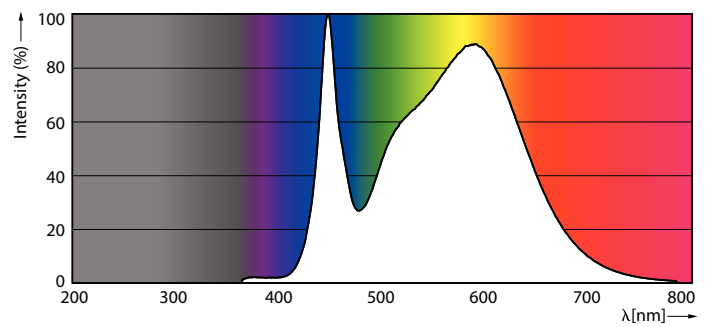

Product data

General Information	
Cap-Base	EX39 [Exclusionary Mogul Screw]
Nominal lifetime	50,000 hour(s)
Switching Cycle	50,000
Lighting Technology	LED
EU RoHS compliant	Yes
Light Technical	
Color Code	840 [CCT of 4000K]
Luminous Flux	7,800 lm
Color Designation	Cool White (CW)
Correlated Color Temperature (Nom)	4000 K
Luminous Efficacy (rated) (Nom)	144.00 lm/W
Color Consistency	ANSI 4000K quadrangle
Color rendering index (CRI)	80
LLMF At End Of Nominal Lifetime (Nom)	70 %
Operating and Electrical	
Line Frequency	50 to 60 Hz
Input Frequency	50 to 60 Hz
Power Consumption	54 W
Lamp Current (Nom)	600 mA
Starting Time (Nom)	1 s

LED Corn Cobs

Order code	929002999604
Material Nr. (12NC)	929002999604
Numerator - Quantity Per Pack	1
EAN/UPC - Product/Case	046677564216

Numerator - Packs per outer box	3
EAN/UPC - Case	50046677564211

Dimensional drawing

Product	D	C
54CC/LED/840/LS EX39 G3 BB 3/1	85 mm	245 mm

Photometric data

Light Distribution Diagram - 54CC/LED/840/LS EX39 G3 BB 3/1

Spectral Power Distribution Colour - 54CC/LED/840/LS EX39 G3 BB 3/1