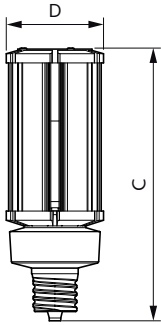

Product data

General Information	
Cap-Base	EX39 [Exclusionary Mogul Screw]
Nominal lifetime	50,000 hour(s)
Switching Cycle	50,000
Lighting Technology	LED
EU RoHS compliant	Yes
Light Technical	
Color Code	850 [CCT of 5000K]
Luminous Flux	6,700 lm
Color Designation	Daylight
Correlated Color Temperature (Nom)	5000 K
Luminous Efficacy (rated) (Nom)	148.00 lm/W
Color Consistency	ANSI 5000K quadrangle
Color rendering index (CRI)	80
LLMF At End Of Nominal Lifetime (Nom)	70 %
Operating and Electrical	
Line Frequency	50 to 60 Hz
Input Frequency	50 to 60 Hz
Power Consumption	45 W
Lamp Current (Nom)	500 mA
Starting Time (Nom)	1 s

Warm-up time to 60% light	1 s
Power Factor (Fraction)	0.9
Voltage (Nom)	100-277 V
UL Type	HIB_UL Type B (UL Listed+Classified)
Temperature	
Ambient temperature range	-20 °C to 45 °C
T-Case Maximum (Nom)	60 °C
Controls and Dimming	
Dimmable	Preset Dimming
Mechanical and Housing	
Bulb Finish	Clear
Bulb Material	Plastic
Bulb Shape	Corncob
Application Conditions	
can it be used in closed luminaires	Yes
Product Data	
Order product name	45CC/LED/850/LS EX39 G3 BB 3/1
Full product name	45CC/LED/850/LS EX39 G3 BB 3/1

Dimensional drawing

Product	D	C
45CC/LED/850/LS EX39 G3 BB 3/1	85 mm	245 mm

Photometric data

Light Distribution Diagram - 45CC/LED/850/LS EX39 G3 BB 3/1

Spectral Power Distribution Colour - 45CC/LED/850/LS EX39 G3 BB 3/1