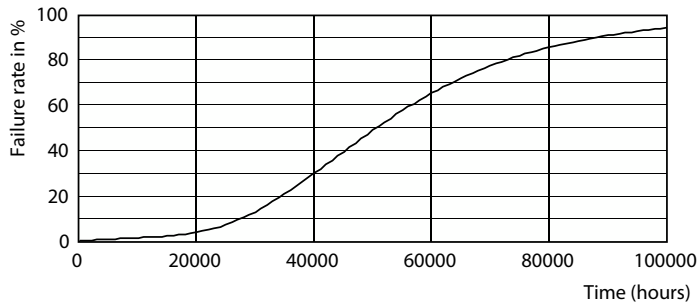

LED Corn Cobs

Lifetime

Life Expectancy Diagram - 45CC/LED/850/LS EX39 G3 BB 3/1

Lumen Maintenance Diagram - 45CC/LED/850/LS EX39 G3 BB 3/1