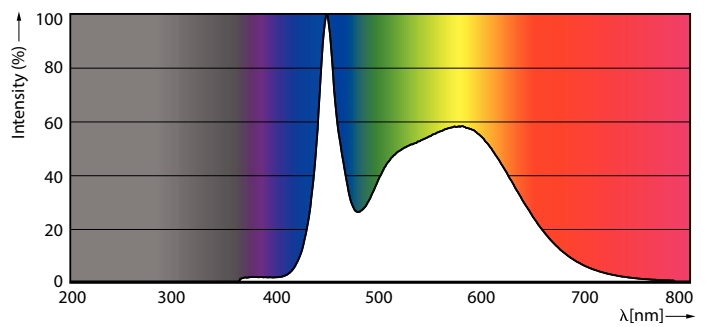

Photometric data

Spectral Power Distribution Colour - 45CC/LED/850/LS EX39 G3 BB 3/1

General uniform lighting - 45CC/LED/850/LS EX39 G3 BB 3/1