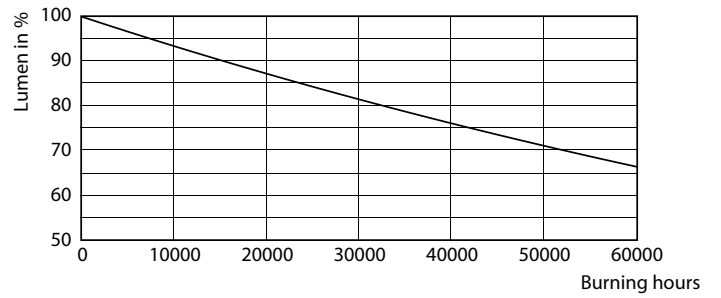

LED Corn Cobs

Lifetime

Life Expectancy Diagram - 45CC/LED/850/LS EX39 G3 BB 3/1

Lumen Maintenance Diagram - 45CC/LED/850/LS EX39 G3 BB 3/1