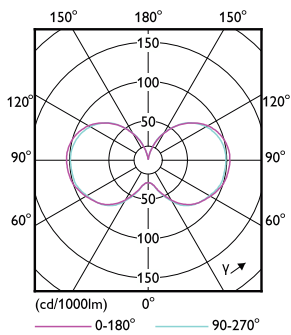

LED Corn Cobs

Order code	929002999404
Material Nr. (12NC)	929002999404
Numerator - Quantity Per Pack	1
EAN/UPC - Product/Case	046677564193

Numerator - Packs per outer box	3
EAN/UPC - Case	50046677564198

Dimensional drawing

Product	D	C
45CC/LED/850/LS EX39 G3 BB 3/1	85 mm	245 mm

Photometric data

Light Distribution Diagram - 45CC/LED/850/LS EX39 G3 BB 3/1

Spectral Power Distribution Colour - 45CC/LED/850/LS EX39 G3 BB 3/1