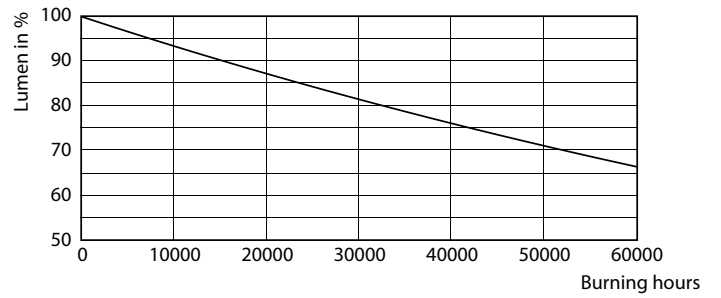

LED Corn Cobs

Lifetime

Life Expectancy Diagram - 45CC/LED/840/LS EX39 G3 BB 3/1

Lumen Maintenance Diagram - 45CC/LED/840/LS EX39 G3 BB 3/1