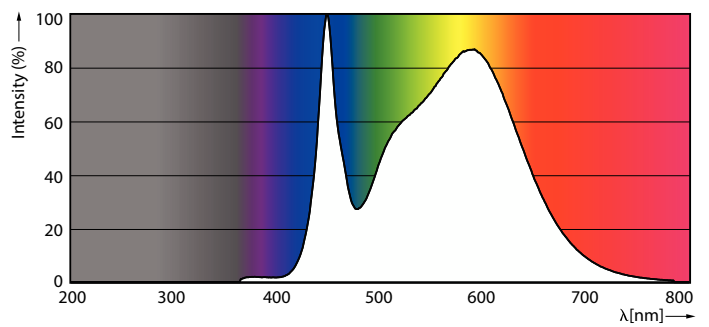

Product data

General Information	
Cap-Base	EX39 [Exclusionary Mogul Screw]
Nominal lifetime	50,000 hour(s)
Switching Cycle	50,000
Lighting Technology	LED
EU RoHS compliant	Yes
Light Technical	
Color Code	840 [CCT of 4000K]
Luminous Flux	6,500 lm
Color Designation	Cool White (CW)
Correlated Color Temperature (Nom)	4000 K
Luminous Efficacy (rated) (Nom)	144.00 lm/W
Color Consistency	ANSI 4000K quadrangle
Color rendering index (CRI)	80
LLMF At End Of Nominal Lifetime (Nom)	70 %
Operating and Electrical	
Line Frequency	50 to 60 Hz
Input Frequency	50 to 60 Hz
Power Consumption	45 W
Lamp Current (Nom)	500 mA
Starting Time (Nom)	1 s

LED Corn Cobs

Order code	929002999304
Material Nr. (12NC)	929002999304
Numerator - Quantity Per Pack	1
EAN/UPC - Product/Case	046677564186

Numerator - Packs per outer box	3
EAN/UPC - Case	50046677564181

Dimensional drawing

Product	D	C
45CC/LED/840/LS EX39 G3 BB 3/1	85 mm	245 mm

Photometric data

Light Distribution Diagram - 45CC/LED/840/LS EX39 G3 BB 3/1

Spectral Power Distribution Colour - 45CC/LED/840/LS EX39 G3 BB 3/1