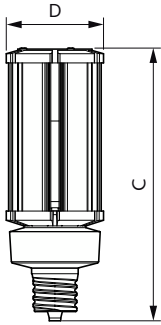

Product data

General Information	
Cap-Base	EX39 [Exclusionary Mogul Screw]
Nominal lifetime	50,000 hour(s)
Switching Cycle	50,000
Lighting Technology	LED
EU RoHS compliant	Yes
Light Technical	
Color Code	840 [CCT of 4000K]
Luminous Flux	6,500 lm
Color Designation	Cool White (CW)
Correlated Color Temperature (Nom)	4000 K
Luminous Efficacy (rated) (Nom)	144.00 lm/W
Color Consistency	ANSI 4000K quadrangle
Color rendering index (CRI)	80
LLMF At End Of Nominal Lifetime (Nom)	70 %
Operating and Electrical	
Line Frequency	50 to 60 Hz
Input Frequency	50 to 60 Hz
Power Consumption	45 W
Lamp Current (Nom)	500 mA
Starting Time (Nom)	1 s

Warm-up time to 60% light	1 s
Power Factor (Fraction)	0.9
Voltage (Nom)	100-277 V
UL Type	HIB_UL Type B (UL Listed+Classified)
Temperature	
Ambient temperature range	-20 °C to 45 °C
T-Case Maximum (Nom)	60 °C
Controls and Dimming	
Dimmable	Preset Dimming
Mechanical and Housing	
Bulb Finish	Clear
Bulb Material	Plastic
Bulb Shape	Corncob
Application Conditions	
can it be used in closed luminaires	Yes
Product Data	
Order product name	45CC/LED/840/LS EX39 G3 BB 3/1
Full product name	45CC/LED/840/LS EX39 G3 BB 3/1

Dimensional drawing

Product	D	C
45CC/LED/840/LS EX39 G3 BB 3/1	85 mm	245 mm

Photometric data

Light Distribution Diagram - 45CC/LED/840/LS EX39 G3 BB 3/1

Spectral Power Distribution Colour - 45CC/LED/840/LS EX39 G3 BB 3/1