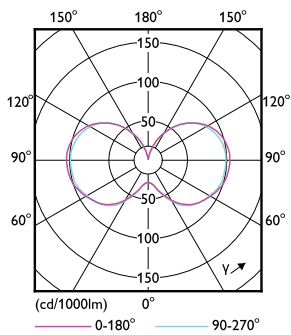

Product data

General Information	
Cap-Base	EX39 [Exclusionary Mogul Screw]
Nominal lifetime	50,000 hour(s)
Switching Cycle	50,000
Lighting Technology	LED
EU RoHS compliant	Yes
Light Technical	
Color Code	840 [CCT of 4000K]
Luminous Flux	6,500 lm
Color Designation	Cool White (CW)
Correlated Color Temperature (Nom)	4000 K
Luminous Efficacy (rated) (Nom)	144.00 lm/W
Color Consistency	ANSI 4000K quadrangle
Color rendering index (CRI)	80
LLMF At End Of Nominal Lifetime (Nom)	70 %
Operating and Electrical	
Line Frequency	50 to 60 Hz
Input Frequency	50 to 60 Hz
Power Consumption	45 W
Lamp Current (Nom)	500 mA
Starting Time (Nom)	1 s

LED Corn Cobs

Order code	929002999304
Material Nr. (12NC)	929002999304
Numerator - Quantity Per Pack	1
EAN/UPC - Product/Case	046677564186

Numerator - Packs per outer box	3
EAN/UPC - Case	50046677564181

Dimensional drawing

Product	D	C
45CC/LED/840/LS EX39 G3 BB 3/1	85 mm	245 mm

Photometric data

Light Distribution Diagram - 45CC/LED/840/LS EX39 G3 BB 3/1

Spectral Power Distribution Colour - 45CC/LED/840/LS EX39 G3 BB 3/1