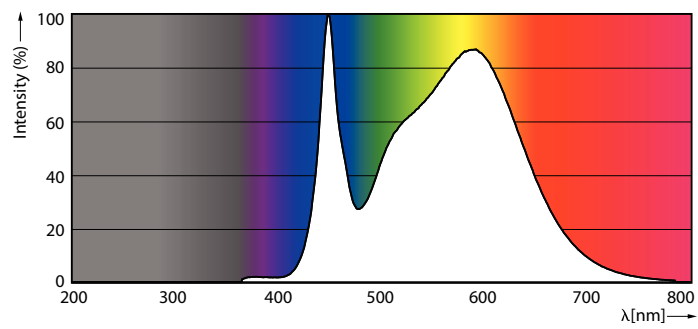

Product data

General Information	
Cap-Base	EX39 [Exclusionary Mogul Screw]
Nominal lifetime	50,000 hour(s)
Switching Cycle	50,000
Lighting Technology	LED
EU RoHS compliant	Yes
Light Technical	
Color Code	840 [CCT of 4000K]
Luminous Flux	5,200 lm
Color Designation	Cool White (CW)
Correlated Color Temperature (Nom)	4000 K
Luminous Efficacy (rated) (Nom)	144.00 lm/W
Color Consistency	ANSI 4000K quadrangle
Color rendering index (CRI)	80
LLMF At End Of Nominal Lifetime (Nom)	70 %
Operating and Electrical	
Line Frequency	50 to 60 Hz
Input Frequency	50 to 60 Hz
Power Consumption	36 W
Lamp Current (Nom)	400 mA
Starting Time (Nom)	1 s

LED Corn Cobs

Order code	929002999004
Material Nr. (12NC)	929002999004
Numerator - Quantity Per Pack	1
EAN/UPC - Product/Case	046677564155

Numerator - Packs per outer box	3
EAN/UPC - Case	50046677564150

Dimensional drawing

Product	D	C
36CC/LED/840/LS EX39 G3 BB 3/1	85 mm	215 mm

Photometric data

Spectral Power Distribution Colour - 36CC/LED/840/LS EX39 G3 BB 3/1

Light Distribution Diagram - 36CC/LED/840/LS EX39 G3 BB 3/1