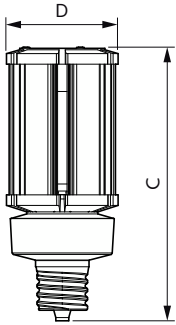

Product data

General Information	
Cap-Base	EX39 [Exclusionary Mogul Screw]
Nominal lifetime	50,000 hour(s)
Switching Cycle	50,000
Lighting Technology	LED
EU RoHS compliant	Yes
Light Technical	
Color Code	840 [CCT of 4000K]
Luminous Flux	5,200 lm
Color Designation	Cool White (CW)
Correlated Color Temperature (Nom)	4000 K
Luminous Efficacy (rated) (Nom)	144.00 lm/W
Color Consistency	ANSI 4000K quadrangle
Color rendering index (CRI)	80
LLMF At End Of Nominal Lifetime (Nom)	70 %
Operating and Electrical	
Line Frequency	50 to 60 Hz
Input Frequency	50 to 60 Hz
Power Consumption	36 W
Lamp Current (Nom)	400 mA
Starting Time (Nom)	1 s

Warm-up time to 60% light	1 s
Power Factor (Fraction)	0.9
Voltage (Nom)	100-277 V
UL Type	HIB_UL Type B (UL Listed+Classified)
Temperature	
Ambient temperature range	-20 °C to 45 °C
T-Case Maximum (Nom)	60 °C
Controls and Dimming	
Dimmable	Preset Dimming
Mechanical and Housing	
Bulb Finish	Clear
Bulb Material	Plastic
Bulb Shape	Corncob
Application Conditions	
can it be used in closed luminaires	Yes
Product Data	
Order product name	36CC/LED/840/LS EX39 G3 BB 3/1
Full product name	36CC/LED/840/LS EX39 G3 BB 3/1

Dimensional drawing

Product	D	C
36CC/LED/840/LS EX39 G3 BB 3/1	85 mm	215 mm

Photometric data

Spectral Power Distribution Colour - 36CC/LED/840/LS EX39 G3 BB 3/1

Light Distribution Diagram - 36CC/LED/840/LS EX39 G3 BB 3/1