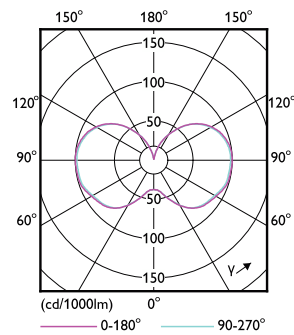

Product data

General Information	
Cap-Base	EX39 [Exclusionary Mogul Screw]
Nominal lifetime	50,000 hour(s)
Switching Cycle	50,000
Lighting Technology	LED
EU RoHS compliant	Yes
Light Technical	
Color Code	840 [CCT of 4000K]
Luminous Flux	5,200 lm
Color Designation	Cool White (CW)
Correlated Color Temperature (Nom)	4000 K
Luminous Efficacy (rated) (Nom)	144.00 lm/W
Color Consistency	ANSI 4000K quadrangle
Color rendering index (CRI)	80
LLMF At End Of Nominal Lifetime (Nom)	70 %
Operating and Electrical	
Line Frequency	50 to 60 Hz
Input Frequency	50 to 60 Hz
Power Consumption	36 W
Lamp Current (Nom)	400 mA
Starting Time (Nom)	1 s

Warm-up time to 60% light	1 s
Power Factor (Fraction)	0.9
Voltage (Nom)	100-277 V
UL Type	HIB_UL Type B (UL Listed+Classified)
Temperature	
Ambient temperature range	-20 °C to 45 °C
T-Case Maximum (Nom)	60 °C
Controls and Dimming	
Dimmable	Preset Dimming
Mechanical and Housing	
Bulb Finish	Clear
Bulb Material	Plastic
Bulb Shape	Corncob
Application Conditions	
can it be used in closed luminaires	Yes
Product Data	
Order product name	36CC/LED/840/LS EX39 G3 BB 3/1
Full product name	36CC/LED/840/LS EX39 G3 BB 3/1

LED Corn Cobs

Order code	929002999004
Material Nr. (12NC)	929002999004
Numerator - Quantity Per Pack	1
EAN/UPC - Product/Case	046677564155

Numerator - Packs per outer box	3
EAN/UPC - Case	50046677564150

Dimensional drawing

Product	D	C
36CC/LED/840/LS EX39 G3 BB 3/1	85 mm	215 mm

Photometric data

Spectral Power Distribution Colour - 36CC/LED/840/LS EX39 G3 BB 3/1

Light Distribution Diagram - 36CC/LED/840/LS EX39 G3 BB 3/1