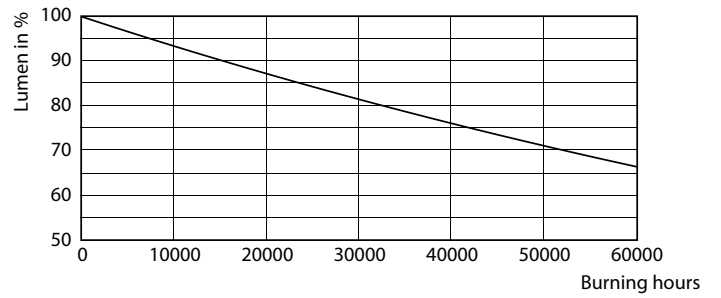

LED Corn Cobs

Lifetime

Life Expectancy Diagram - 36CC/LED/840/LS EX39 G3 BB 3/1

Lumen Maintenance Diagram - 36CC/LED/840/LS EX39 G3 BB 3/1