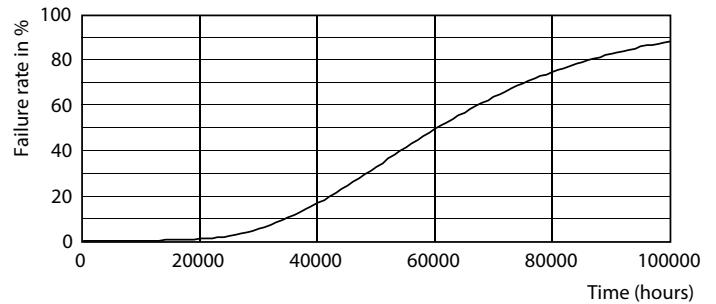

Life Expectancy Diagram - MAS LEDtube VLE 1200mm UO 15.5W 840 T8