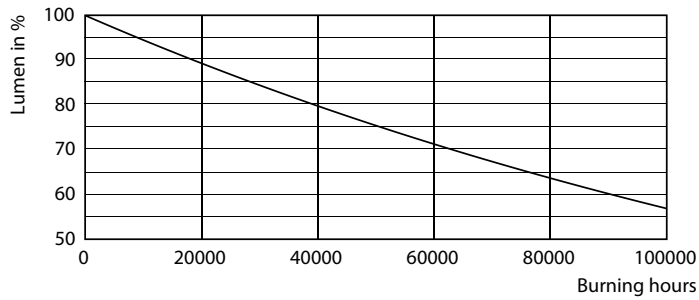

MASTER Value LEDtube T8

Levensduur

Lumen Maintenance Diagram - MAS LEDtube VLE 1200mm UO 15.5W 840 T8