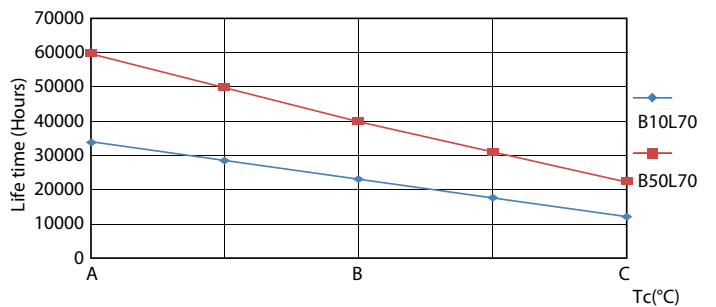

Spectral Power Distribution Colour - MAS LEDtube VLE 1200mm UO 15.5W 840 T8

Light Distribution Diagram - MAS LEDtube VLE 1200mm UO 15.5W 840 T8

Levensduur

Life Expectancy Diagram - MAS LEDtube VLE 1200mm UO 15.5W 840 T8