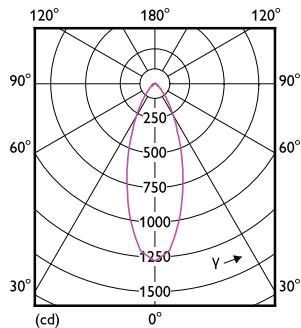

Light Distribution Diagram - CoreProLEDspot D8.5-100W R80 E27 827 36D