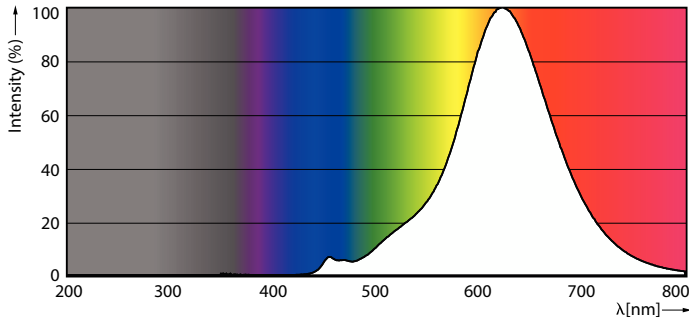

Classic filament LEDbulbs

Fotometriska data

Spectral Power Distribution Colour - LED classic-giant 28W E27 G200 GOLD ND

Livslängd

Life Expectancy Diagram - LED classic-giant 28W E27 G200 GOLD ND

Lumen Maintenance Diagram - LED classic-giant 28W E27 G200 GOLD ND