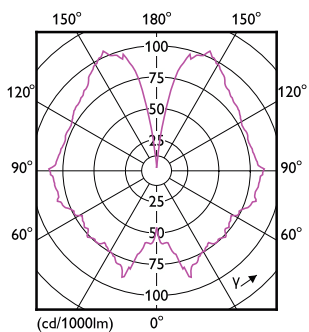

Måttskiss

Product	D	C
LED classic-giant 28W E27 A160 GOLD ND	162 mm	293 mm

Fotometriska data

Light Distribution Diagram - LED classic-giant 28W E27 A160 GOLD ND

General uniform lighting - LED classic-giant 28W E27 A160 GOLD ND