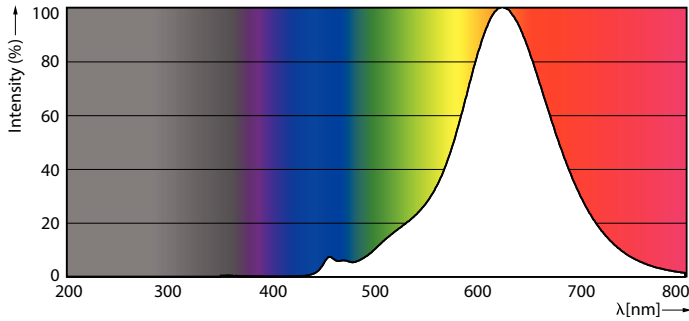

Classic filament LEDbulbs

Photometric data

Spectral Power Distribution Colour - LED classic-giant 28W E27 A160 GOLD ND