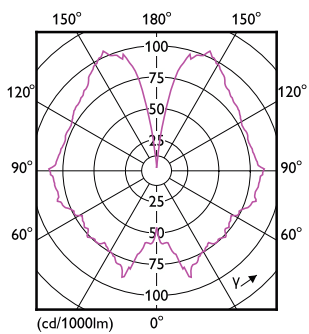

Photometric data

Light Distribution Diagram - LED classic-giant 28W E27 A160 GOLD ND

General uniform lighting - LED classic-giant 28W E27 A160 GOLD ND