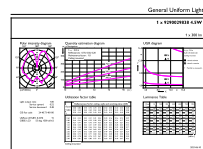

Photometric data

Light Distribution Diagram - LED classic-giant 28W E27 A160 GOLD ND

General uniform lighting - LED classic-giant 28W E27 A160 GOLD ND