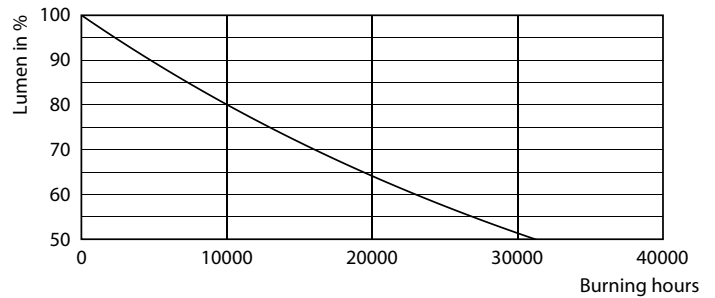

## Photometric data

Spectral Power Distribution Colour - LED classic-giant 28W E27 A160 GOLD ND

## Lifetime

Life Expectancy Diagram - LED classic-giant 28W E27 A160 GOLD ND

Lumen Maintenance Diagram - LED classic-giant 28W E27 A160 GOLD ND