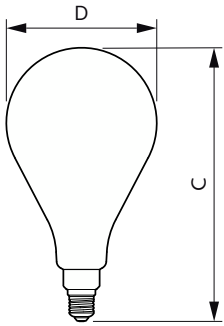

## Dimensional drawing

Product	D	C
LED classic-giant 28W E27 A160 GOLD ND	162 mm	293 mm