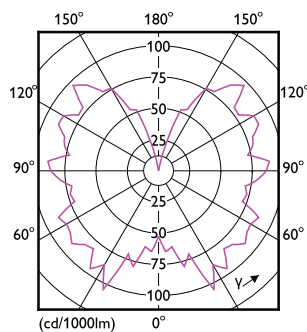

Måttskiss

Product	D	C
LED classic-giant 40W E27 T65 GOLD DIM	66 mm	273 mm

Fotometriska data

Spectral Power Distribution Colour - LED classic-giant 40W E27 T65 GOLD DIM

Light Distribution Diagram - LED classic-giant 40W E27 T65 GOLD DIM