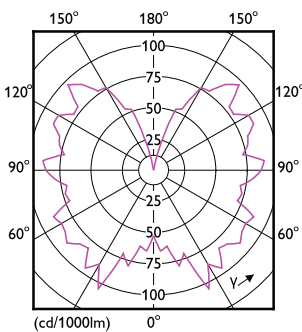

Photometrische Daten

Light Distribution Diagram - LED classic-giant 40W E27 T65 GOLD DIM