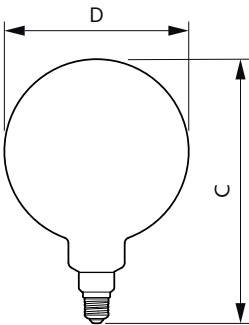

Bulb Finish	Amber
Bulb Material	Glass
Bulb Shape	G200

Approval and Application

Energy Consumption kWh/1000 h	7 kWh
EyeComfort	Yes

Product Data

Order product name	LED classic-giant 40W E27 G200 GOLD DIM
--------------------	---

Full product name	LED classic-giant 40W E27 G200 GOLD DIM
Full product code	871951431378100
Order code	929002983601
Material Nr. (12NC)	929002983601
Numerator - Quantity Per Pack	1
EAN/UPC - Product/Case	8719514313781
Numerator - Packs per outer box	2
EAN/UPC - Case	8719514313798

Dimensional drawing

Product	D	C
LED classic-giant 40W E27 G200 GOLD DIM	202 mm	286 mm

Photometric data

General uniform lighting - LED classic-giant 40W E27 G200 GOLD DIM

Light Distribution Diagram - LED classic-giant 40W E27 G200 GOLD DIM