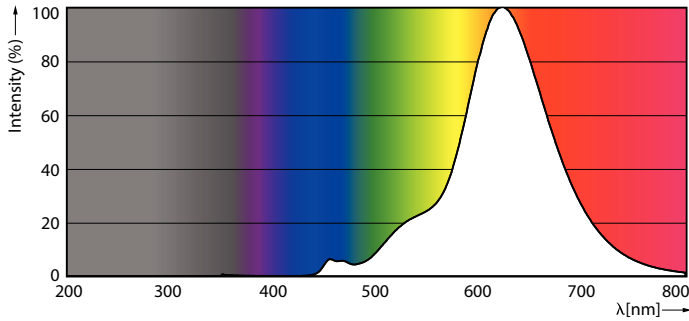

Product data

General Information	
Cap-Base	E27
Nominal lifetime	15,000 hour(s)
Switching Cycle	20,000
Rated Lifetime (Hours)	15,000 hour(s)
Lighting Technology	LED
CE mark	Yes
EU RoHS compliant	Yes

Light Technical	
Color Code	818 [CCT of 1800K]
Color Code	818 [CCT of 1800K]
Beam Angle (Nom)	330 degree(s)
Luminous Flux	470 lm
Color Designation	1800
Correlated Color Temperature (Nom)	1800 K
Luminous Efficacy (rated) (Nom)	67 lm/W
Color Consistency	<6
Color rendering index (CRI)	80
LLMF At End Of Nominal Lifetime (Nom)	70 %

Dimensional drawing

Product	D	C
LED classic-giant 40W E27 G200 GOLD DIM	202 mm	286 mm

Photometric data

General uniform lighting - LED classic-giant 40W E27 G200 GOLD DIM

Light Distribution Diagram - LED classic-giant 40W E27 G200 GOLD DIM

Classic filament LEDbulbs

Photometric data

Spectral Power Distribution Colour - LED classic-giant 40W E27 G200 GOLD DIM

Lifetime

Life Expectancy Diagram - LED classic-giant 40W E27 G200 GOLD DIM

Lumen Maintenance Diagram - LED classic-giant 40W E27 G200 GOLD DIM