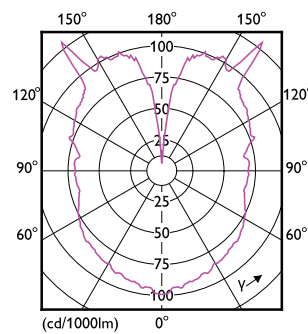

Product data

General Information	
Cap-Base	E27
Nominal lifetime	15,000 hour(s)
Switching Cycle	20,000
Rated Lifetime (Hours)	15,000 hour(s)
Lighting Technology	LED
CE mark	Yes
EU RoHS compliant	Yes

Light Technical	
Color Code	818 [CCT of 1800K]
Color Code	818 [CCT of 1800K]
Beam Angle (Nom)	330 degree(s)
Luminous Flux	470 lm
Color Designation	1800
Correlated Color Temperature (Nom)	1800 K
Luminous Efficacy (rated) (Nom)	67 lm/W
Color Consistency	<6
Color rendering index (CRI)	80
LLMF At End Of Nominal Lifetime (Nom)	70 %

Bulb Finish	Amber
Bulb Material	Glass
Bulb Shape	G200

Approval and Application

Energy Consumption kWh/1000 h	7 kWh
EyeComfort	Yes

Product Data

Order product name	LED classic-giant 40W E27 G200 GOLD DIM
--------------------	---

Dimensional drawing

Product	D	C
LED classic-giant 40W E27 G200 GOLD DIM	202 mm	286 mm

Photometric data

General uniform lighting - LED classic-giant 40W E27 G200 GOLD DIM

Light Distribution Diagram - LED classic-giant 40W E27 G200 GOLD DIM