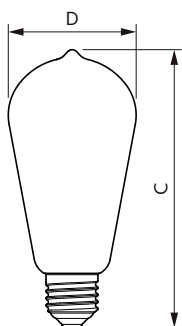

Abmessungsskizzen

Product	D	C
MAS VLE LEDBulbD4-25W E27 ST64 GOLD SP G	65 mm	143 mm

Photometrische Daten

Spectral Power Distribution Colour - MAS VLE LEDBulbD4-25W E27 ST64 GOLD SP G

Light Distribution Diagram - MAS VLE LEDBulbD4-25W E27 ST64 GOLD SP G