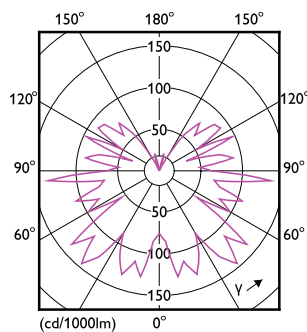

Måttskiss

Product	D	C
LED classic 25W ST64 E27GOLD SP D RFSRT4	65 mm	143 mm

Fotometriska data

Spectral Power Distribution Colour - LED classic 25W ST64 E27GOLD SP D RFSRT4

Light Distribution Diagram - LED classic 25W ST64 E27GOLD SP D RFSRT4