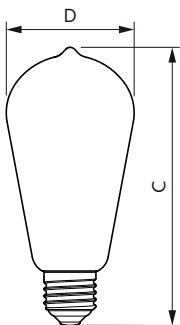

Måttskiss

Product	D	C
LED classic 25W ST64 E27GOLD SP D RFSRT4	65 mm	143 mm

Fotometriska data

Spectral Power Distribution Colour - LED classic 25W ST64 E27GOLD SP D RFSRT4

Light Distribution Diagram - LED classic 25W ST64 E27GOLD SP D RFSRT4