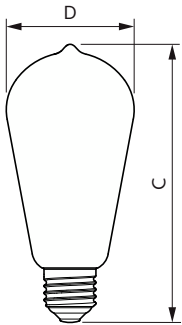

Schéma dimensionnel

Product	D	C
LED classic 25W ST64 E27GOLD SP D RFSRT4	65 mm	143 mm

Données photométriques

Spectral Power Distribution Colour - LED classic 25W ST64 E27GOLD SP D RFSRT4

Light Distribution Diagram - LED classic 25W ST64 E27GOLD SP D RFSRT4