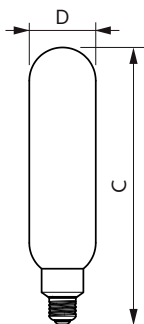

Måttskiss

Product	D	C
LED giant 20W E27 T65 1800K smoky D	66 mm	273 mm

Fotometriska data

Light Distribution Diagram - LED giant 20W E27 T65 1800K smoky D

Spectral Power Distribution Colour - LED giant 20W E27 T65 1800K smoky D