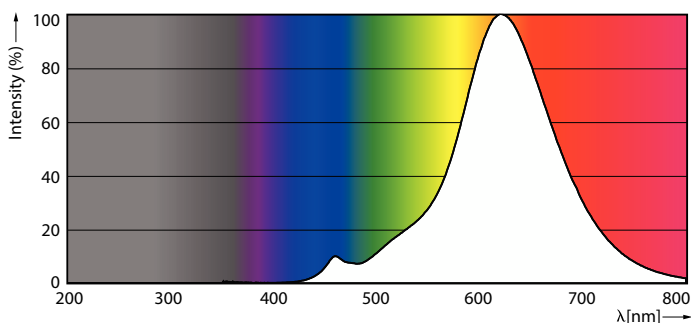

Måttskiss

Product	D	C
LED giant 20W E27 T65 1800K smoky D	66 mm	273 mm

Fotometriska data

Light Distribution Diagram - LED giant 20W E27 T65 1800K smoky D

Spectral Power Distribution Colour - LED giant 20W E27 T65 1800K smoky D