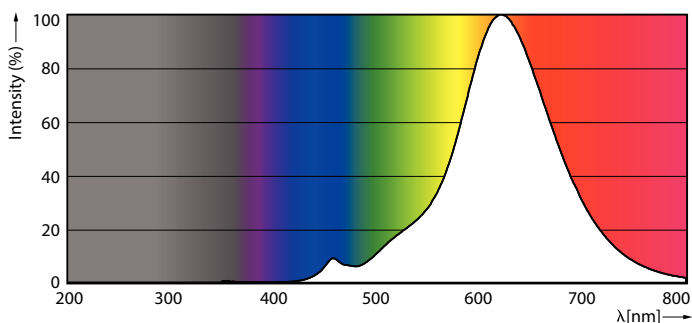

## Fotometriska data

Light Distribution Diagram - LED giant 20W E27 G200 1800K smoky D

Spectral Power Distribution Colour - LED giant 20W E27 G200 1800K smoky D