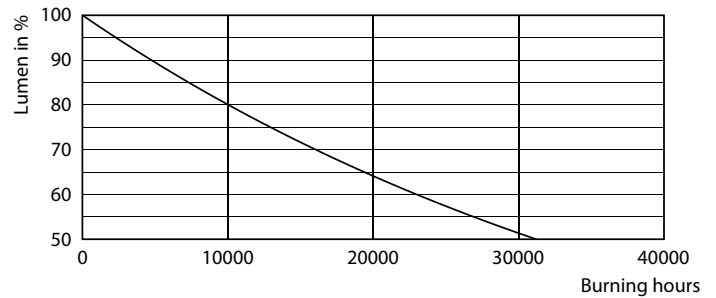

Classic filament LEDbulbs

Fotometriska data

Light Distribution Diagram - LED giant 20W E27 A160 1800K smoky D

Livslängd

Life Expectancy Diagram - LED giant 20W E27 A160 1800K smoky D

Lumen Maintenance Diagram - LED giant 20W E27 A160 1800K smoky D