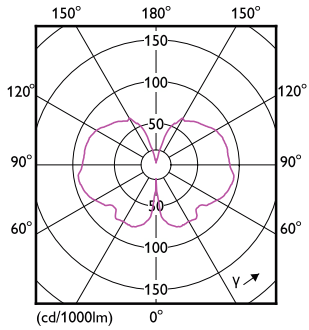

Måttskiss

Product	D	C
LED giant 20W E27 A160 1800K smoky D	162 mm	293 mm

Fotometriska data

General uniform lighting - LED giant 20W E27 A160 1800K smoky D

Spectral Power Distribution Colour - LED giant 20W E27 A160 1800K smoky D

Classic filament LEDbulbs

Fotometriska data

Light Distribution Diagram - LED giant 20W E27 A160 1800K smoky D

Livslängd

Life Expectancy Diagram - LED giant 20W E27 A160 1800K smoky D

Lumen Maintenance Diagram - LED giant 20W E27 A160 1800K smoky D