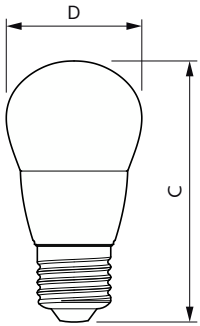

## Dimensional drawing

Product	D	C
CorePro lustre ND 7-60W E27 840 P48 FR	48 mm	95 mm