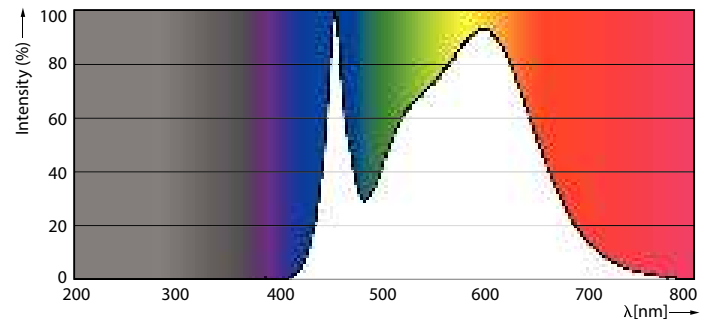

General uniform lighting - CorePro lustre ND 7-60W E27 840 P48 FR

Spectral Power Distribution Colour - CorePro lustre ND 7-60W E27 840 P48 FR