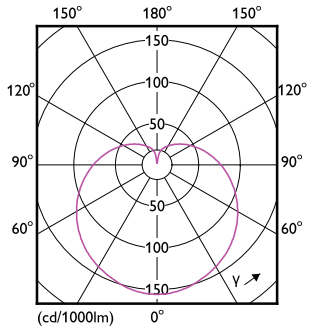

CorePro LEDcandle

Photometric data

Light Distribution Diagram - CorePro lustre ND 7-60W E27 840 P48 FR