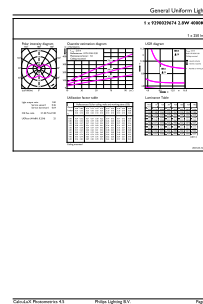

Desenho dimensional

Product	D	C
CorePro candle ND 2.8-25W E14 840 B35 FR	35 mm	106 mm

Dados fotométricos

Light Distribution Diagram - CorePro candle ND 2.8-25W E14 840 B35 FR

General uniform lighting - CorePro candle ND 2.8-25W E14 840 B35 FR