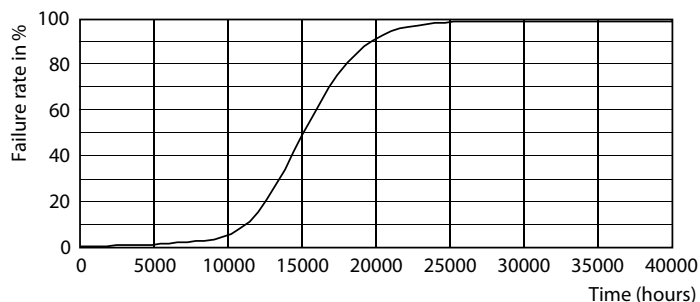

CorePro LEDspot AR111

Fotometriska data

Accent Lighting Spots - CorePro LEDspot 7-50W 830 AR111 40D

Livslängd

Life Expectancy Diagram - CorePro LEDspot 7-50W 830 AR111 40D

Lumen Maintenance Diagram - CorePro LEDspot 7-50W 830 AR111 40D