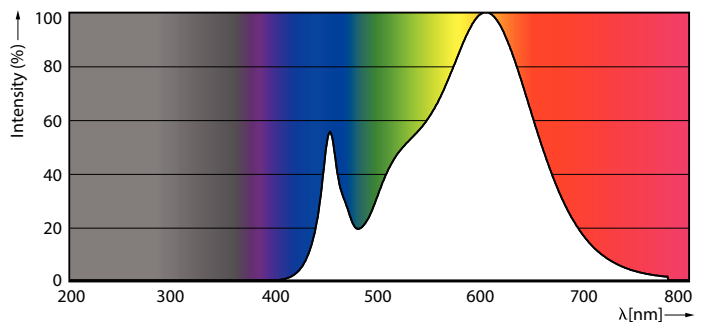

Spectral Power Distribution Colour - CorePro LEDspot 7-50W 830 AR111 40D