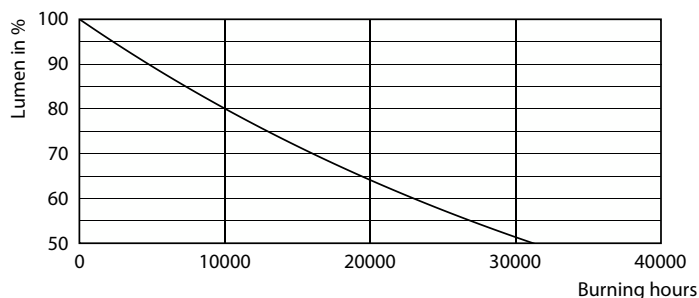

CorePro LEDspot AR111

Fotometriska data

Accent Lighting Spots - CorePro LEDspot 7-50W 830 AR111 40D

Livslängd

Life Expectancy Diagram - CorePro LEDspot 7-50W 830 AR111 40D

Lumen Maintenance Diagram - CorePro LEDspot 7-50W 830 AR111 40D