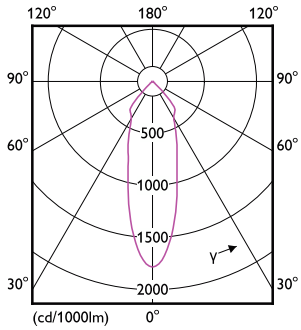

Måttskiss

Cut-out hole diameter - Ø68mm

Ledinaire Clear Accent

Fotometriska data

Light Distribution Diagram - RS060B G2 LDNR LED5-36/840 WH TW

General uniform lighting - RS060B G2 LDNR LED5-36/840 WH TW