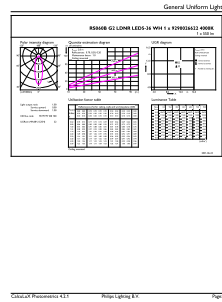

Måttskiss

Cut-out hole diameter - Ø68mm

Ledinaire Clear Accent

Fotometriska data

Light Distribution Diagram - RS060B G2 LDNR LED5-36/840 WH TW

General uniform lighting - RS060B G2 LDNR LED5-36/840 WH TW