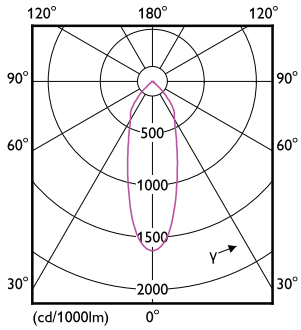

Måttskiss

Cut-out hole diameter - Ø68mm

Ledinaire Clear Accent

Fotometriska data

Light Distribution Diagram - RS060B G2 LDNR LED5-36/830 WH TW

General uniform lighting - RS060B G2 LDNR LED5-36/830 WH TW