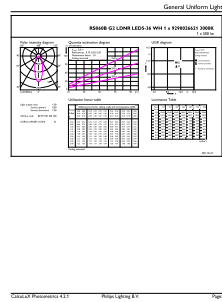

Måttskiss

Cut-out hole diameter - Ø68mm

Ledinaire Clear Accent

Fotometriska data

Light Distribution Diagram - RS060B G2 LDNR LED5-36/830 WH TW

General uniform lighting - RS060B G2 LDNR LED5-36/830 WH TW