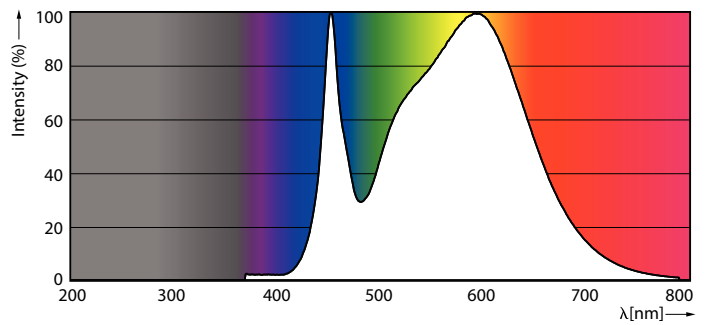

Spectral Power Distribution Colour - 165HB/LED/840/D WB UDL BB G2 4/1