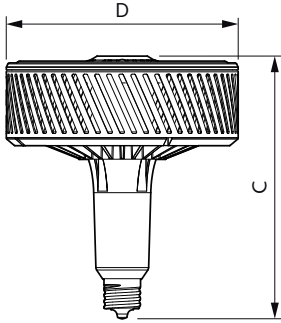

LED Highbay

Material Nr. (12NC)	929002496504
Numerator - Quantity Per Pack	1
EAN/UPC - Product/Case	046677563981
Numerator - Packs per outer box	4

EAN/UPC - Case	50046677563986

Dimensional drawing

Product	D	C
165HB/LED/840/D WB UDL BB G2 4/1	250 mm	295 mm

Photometric data