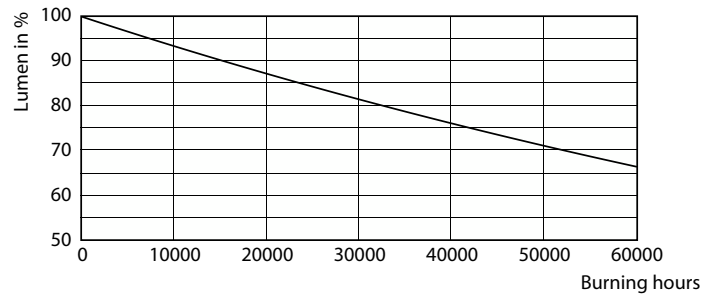

LED Highbay

Lifetime

Life Expectancy Diagram - 165HB/LED/840/D WB UDL BB G2 4/1

Lumen Maintenance Diagram - 165HB/LED/840/D WB UDL BB G2 4/1