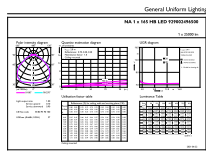

Photometric data

Spectral Power Distribution Colour - 165HB/LED/840/D WB UDL BB G2 4/1