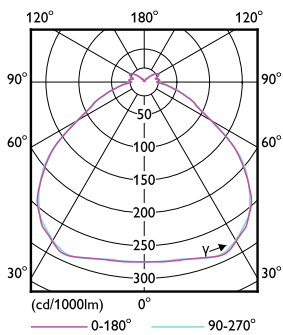

General uniform lighting - 165HB/LED/840/D WB UDL BB G2 4/1

Light Distribution Diagram - 165HB/LED/840/D WB UDL BB G2 4/1