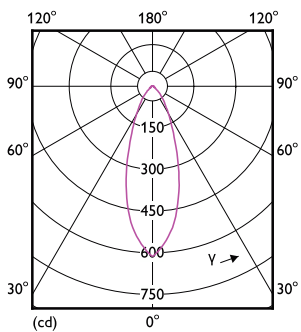

Måttskiss

Product	D	C
CorePro LEDspot 4-50W GU10 827 36D DIM	50 mm	54 mm

Fotometriska data

Light Distribution Diagram - CorePro LEDspot 4-50W GU10 827 36D DIM

Spectral Power Distribution Colour - CorePro LEDspot 4-50W GU10 827 36D DIM