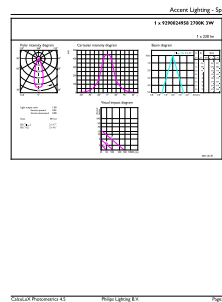

Fotometriska data

Accent Lighting Spots - CorePro LEDspot 3-35W GU10 827 36D DIM