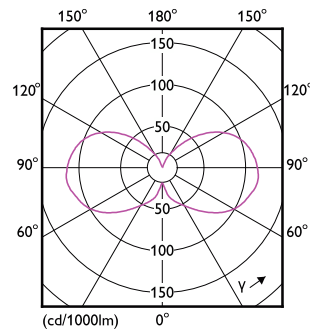

Dimensional drawing

Product	D	C
CorePro LEDcapsule 2-25W ND G9 830	14.5 mm	48 mm

Photometric data

General uniform lighting - CorePro LEDcapsule 2-25W ND G9 830

Light Distribution Diagram - CorePro LEDcapsule 2-25W ND G9 830