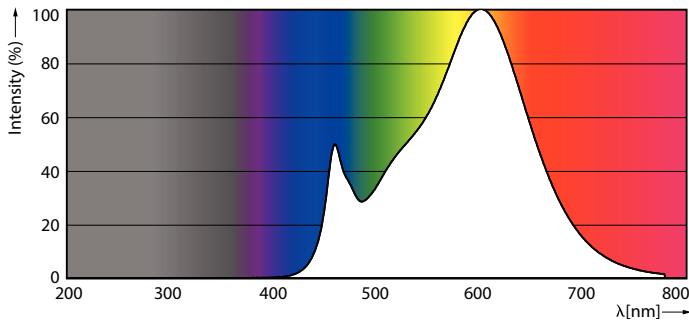

CorePro LEDcapsule MV

Photometric data

Spectral Power Distribution Colour - CorePro LEDcapsule 2-25W ND G9 830