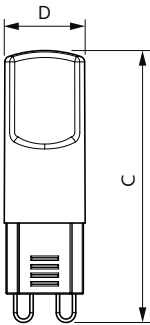

Dimensional drawing

Product	D	C
CorePro LEDcapsule 2-25W ND G9 830	14.5 mm	48 mm

Photometric data

General uniform lighting - CorePro LEDcapsule 2-25W ND G9 830

Light Distribution Diagram - CorePro LEDcapsule 2-25W ND G9 830