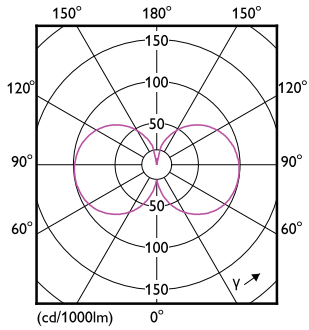

Måttskiss

Product	D	C
CorePro R7S 118mm 7.2-60W 840	15 mm	118 mm

Fotometriska data

OSRAM Powerline U Philips Lighting BV Page 1/1

Spectral Power Distribution Colour - CorePro R7S 118mm 7.2-60W 840

General uniform lighting - CorePro R7S 118mm 7.2-60W 840

CorePro LEDlinear MV

Fotometriska data

Light Distribution Diagram - CorePro R75 118mm 7.2-60W 840

Livslängd

Life Expectancy Diagram - CorePro R75 118mm 7.2-60W 840

Lumen Maintenance Diagram - CorePro R75 118mm 7.2-60W 840