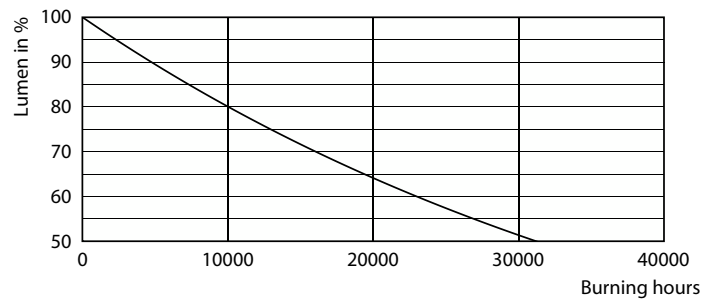

CorePro LEDlinear MV

Fotometriska data

General uniform lighting - CorePro R7S 118mm 7.2-60W 830

Livslängd

Life Expectancy Diagram - CorePro R7S 118mm 7.2-60W 830

Lumen Maintenance Diagram - CorePro R7S 118mm 7.2-60W 830