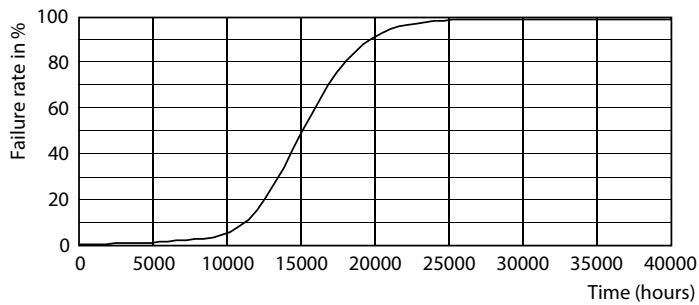

CorePro LEDlinear MV

Fotometriska data

General uniform lighting - CorePro R7S 118mm 7.2-60W 830

Livslängd

Life Expectancy Diagram - CorePro R7S 118mm 7.2-60W 830