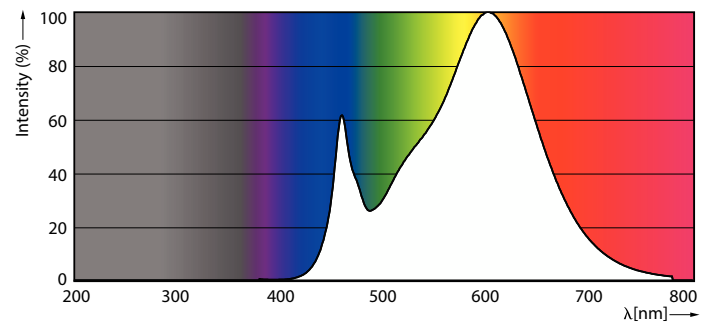

Måttskiss

Product	D	C
CorePro R7S 118mm 7.2-60W 830	15 mm	118 mm

Fotometriska data

Light Distribution Diagram - CorePro R7S 118mm 7.2-60W 830

Spectral Power Distribution Colour - CorePro R7S 118mm 7.2-60W 830