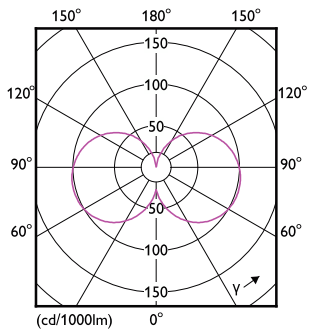

Maatschets

Product	D	C
CorePro R7S 118mm 7.2-60W 830	15 mm	118 mm

Fotometrische gegevens

Light Distribution Diagram - CorePro R7S 118mm 7.2-60W 830

Spectral Power Distribution Colour - CorePro R7S 118mm 7.2-60W 830