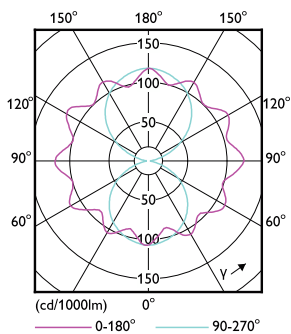

Fotometriska data

Light Distribution Diagram - TForce Core LED road 40W 740 E40 MV

General uniform lighting - TForce Core LED road 40W 740 E40 MV