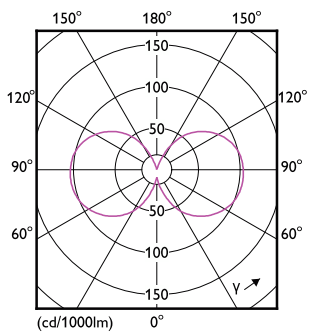

Fotometriska data

Light Distribution Diagram - CorePro LEDBulbND10.5-100W E27A60 830FRG

General uniform lighting - CorePro LEDBulbND10.5-100W E27A60 830FRG