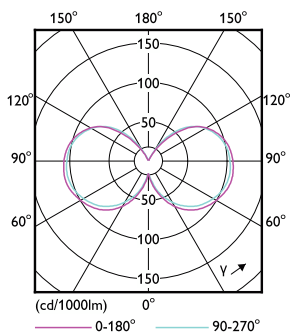

Måttskiss

Product	D	C
MAS VLE LEDBulbD7.2-50W E27 A60 827 CM G	60 mm	106 mm

Fotometriska data

Light Distribution Diagram - MAS VLE LEDBulbD7.2-50W E27 A60 827 CM G

Spectral Power Distribution Colour - MAS VLE LEDBulbD7.2-50W E27 A60 827 CM G

MASTER Value Glass LED bulbs

Fotometriska data

© Philips Lighting B.V. 2023

General uniform lighting - MAS VLE LEDBulbD7.2-50W E27 A60 827 CM G

Livslängd

Life Expectancy Diagram - MAS VLE LEDBulbD7.2-50W E27 A60 827 CM G