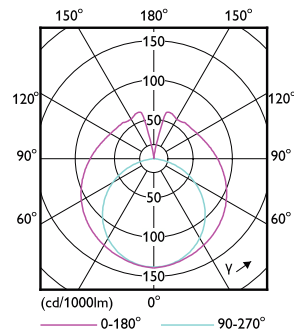

General uniform lighting - Ledtube DE 1200mm 18W 1800lm 740 T8 G13

Light Distribution Diagram - Ledtube DE 1200mm 18W 1800lm 740 T8 G13