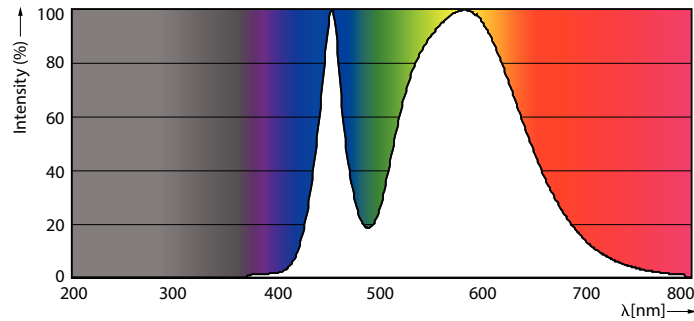

Photometric data

Spectral Power Distribution Colour - Ledtube DE 1200mm 18W 1800lm 740 T8 G13