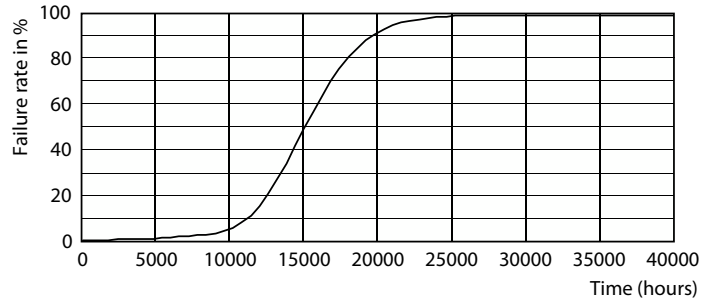

Life Expectancy Diagram - Ledtube DE 1200mm 18W 1800lm 740 T8 G13

Ecofit Ledtubes T8

Lifetime