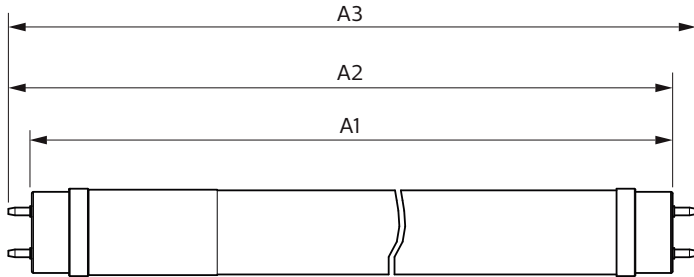

Ecofit Ledtubes T8

Product Data

Order product name	Ledtube DE 1200mm 18W 1800lm 740 T8 G13
Full product name	Ledtube DE 1200mm 18W 1800lm 740 T8 G13
Full product code	871869976011300
Order code	929002375308
Material Nr. (12NC)	929002375308

Numerator - Quantity Per Pack	1
EAN/UPC - Product/Case	8718699760113
Numerator - Packs per outer box	20
EAN/UPC - Case	8718699760120

Dimensional drawing

Product	D1	D2	A1	A2	A3
Ledtube DE 1200mm 18W 1800lm 740 T8 G13	25.7 mm	28 mm	1,198 mm	1,205 mm	1,212 mm