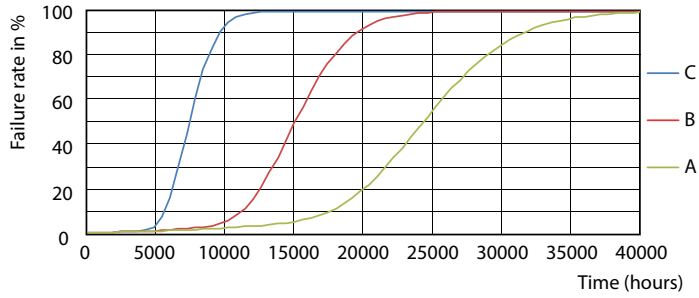

Ecofit Ledtubes T8

Lifetime