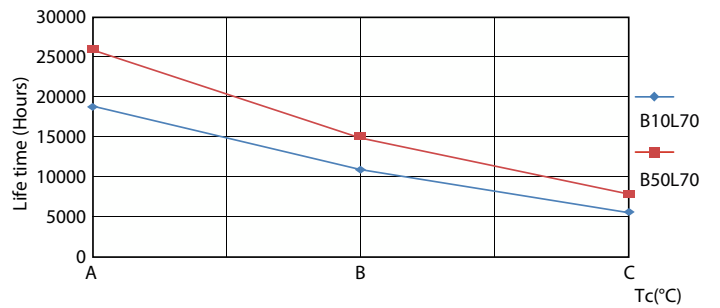

Product data

General Information	
Cap-Base	G13 [Medium Bi-Pin Fluorescent]
Nominal lifetime	15,000 hour(s)
Switching Cycle	50,000
Lighting Technology	LED
EU RoHS compliant	Yes
Light Technical	
Color Code	740 [CCT of 4000K]
Beam Angle (Nom)	240 degree(s)
Luminous Flux	1,800 lm
Color Designation	Cool White (CW)
Correlated Color Temperature (Nom)	4000 K
Luminous Efficacy (rated) (Nom)	100.00 lm/W
Color Consistency	<7
Color rendering index (CRI)	70
LLMF At End Of Nominal Lifetime (Nom)	70 %
Operating and Electrical	
Line Frequency	50 to 60 Hz
Input Frequency	50 to 60 Hz
Power Consumption	18 W

Light Distribution Diagram - Ledtube DE 1200mm 18W 1800lm 740 T8 G13

Ecofit Ledtubes T8

Lifetime

Life Expectancy Diagram - Ledtube DE 1200mm 18W 1800lm 740 T8 G13

Life Expectancy Diagram - Ledtube DE 1200mm 18W 1800lm 740 T8 G13