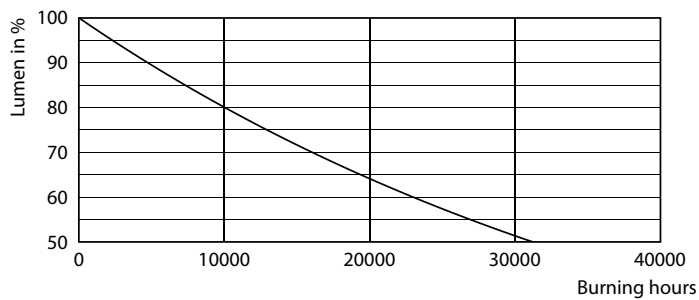

Lumen Maintenance Diagram