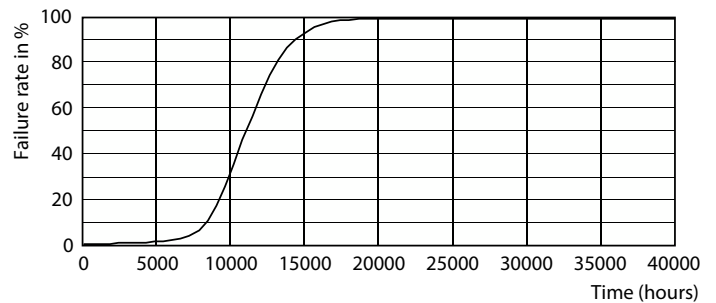

Life Expectancy Diagram - LEDbulb ND 8-60W A60 E27 827 2CT