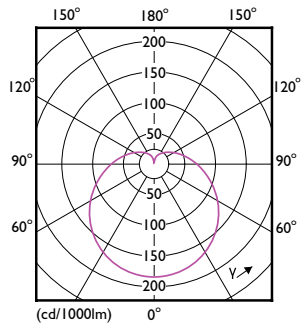

CorePro Plastic LEDbulbs

Fotometriska data

Light Distribution Diagram - LEDbulb ND 8-60W A60 E27 827 2CT