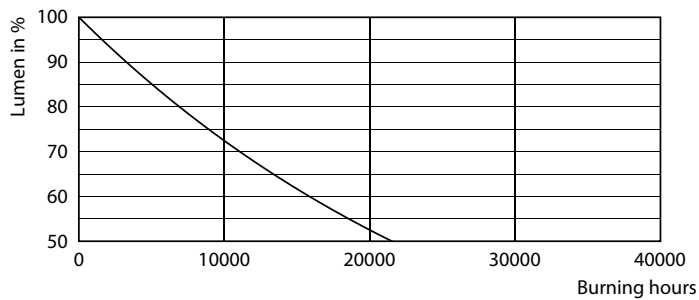

Livslängd

Lumen Maintenance Diagram - LEDbulb ND 8-60W A60 E27 827 2CT