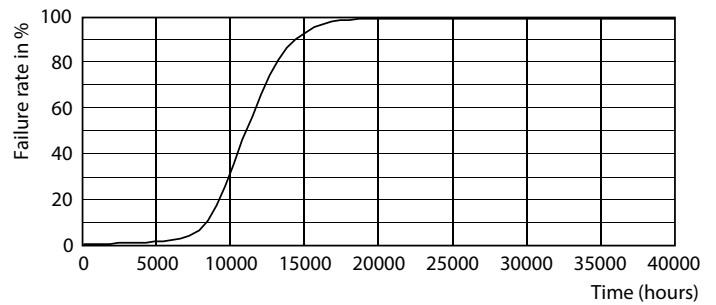

Lumen Maintenance Diagram - CorePro LEDbulb ND 8-60W A60 E27 827

Life Expectancy Diagram - CorePro LEDbulb ND 8-60W A60 E27 827