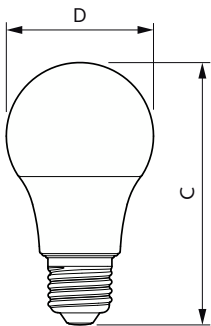

Abmessungsskizzen

Product	D	C
CorePro LEDbulb ND 8-60W A60 E27 827	60 mm	108 mm

Photometrische Daten

Spectral Power Distribution Colour - CorePro LEDbulb ND 8-60W A60 E27 827

General uniform lighting - CorePro LEDbulb ND 8-60W A60 E27 827