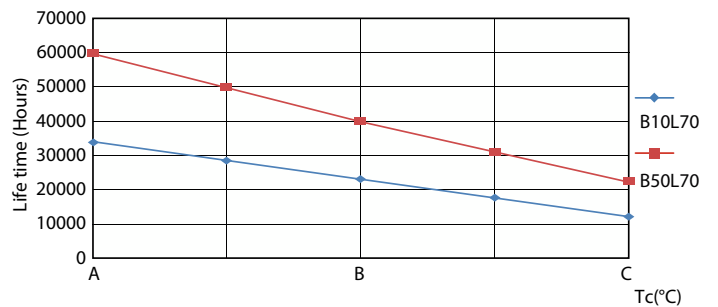

Spectral Power Distribution Colour - MC LEDtube IA 1200mm UO 16W840 T8

General uniform lighting

General uniform lighting - MC LEDtube IA 1200mm UO 16W840 T8

Livslängd

Life Expectancy Diagram - MC LEDtube IA 1200mm UO 16W840 T8