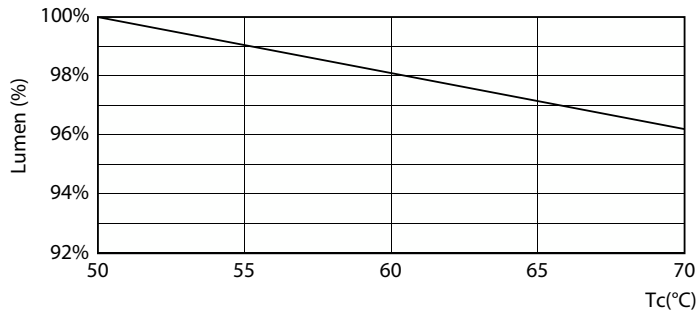

MasterConnect LEDtube EM/nätspänning T8

Livslängd

Lumen Maintenance Diagram - MC LEDtube IA 1200mm UO 16W840 T8

Lumen Maintenance Diagram - MC LEDtube IA 1200mm UO 16W840 T8