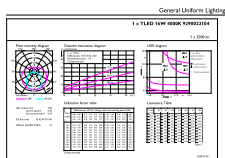

General uniform lighting

General uniform lighting - MC LEDtube IA 1200mm UO 16W840 T8