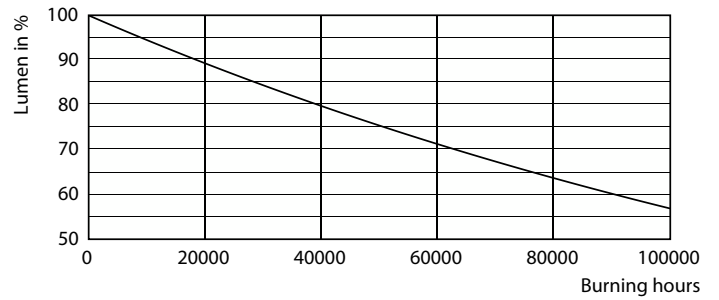

MasterConnect LEDtube EM/nätspänning T8

Livslängd

Lumen Maintenance Diagram - MC LEDtube IA 1200mm UO 16W840 T8

Lumen Maintenance Diagram - MC LEDtube IA 1200mm UO 16W840 T8