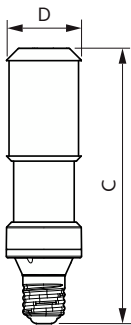

Måttskiss

Product	D	C
TForce LED Road 55W E40 765 MV	71 mm	262 mm

Fotometriska data

General uniform lighting - TForce LED Road 55W E40 765 MV

Spectral Power Distribution Colour - TForce LED Road 55W E40 765 MV