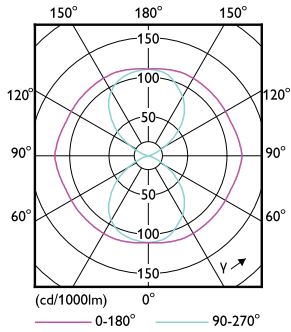

Master - LED HID SON-T

Fotometriska data

Light Distribution Diagram - TForce LED Road 55W E40 765 MV