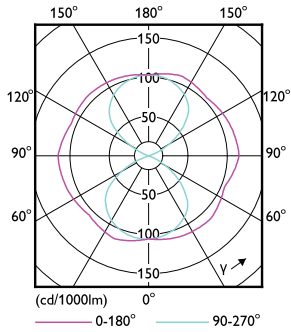

Master - LED HID SON-T

Fotometriska data

Light Distribution Diagram - TForce LED Road 35W E27 740 MV