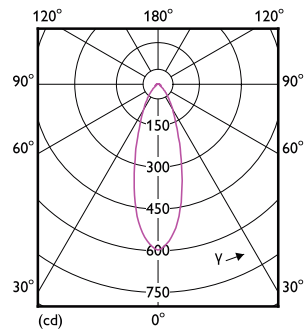

Måttskiss

Product	D	C
CorePro LEDspot 4-50W GU10 830 36D DIM	50 mm	54 mm

Fotometriska data

Spectral Power Distribution Colour - CorePro LEDspot 4-50W GU10 830 36D DIM

Light Distribution Diagram - CorePro LEDspot 4-50W GU10 830 36D DIM