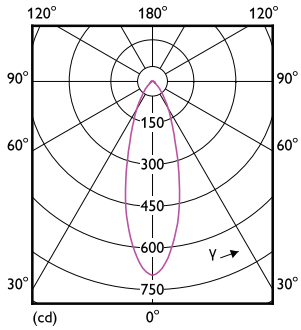

Måttskiss

Product	D	C
CorePro LEDspot 4-50W GU10 840 36D DIM	50 mm	54 mm

Fotometriska data

Accent Lighting Spots - CorePro LEDspot 4-50W GU10 840 36D DIM

Spectral Power Distribution Colour - CorePro LEDspot 4-50W GU10 840 36D DIM

CorePro LEDspot MV

Fotometriska data

Light Distribution Diagram - CorePro LEDspot 4-50W GU10 840 36D DIM

Livslängd

Life Expectancy Diagram - CorePro LEDspot 4-50W GU10 840 36D DIM

Lumen Maintenance Diagram - CorePro LEDspot 4-50W GU10 840 36D DIM