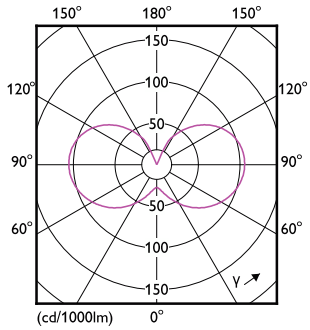

CorePro GLASS LED candles and lusters

Fotometriska data

Light Distribution Diagram - CorePro LEDLusterND6.5-60W P45 E27840FRG