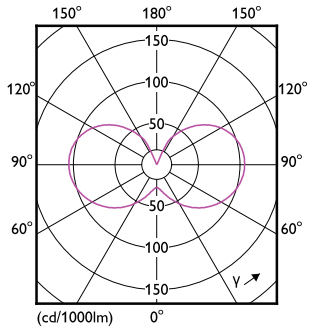

CorePro GLASS LED candles and lusters

Fotometriska data

Light Distribution Diagram - CorePro LEDLusterND6.5-60W P45 E27827FRG